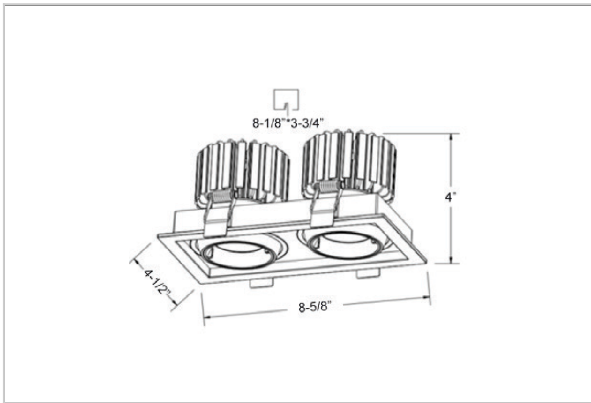

Odin Down Lights

ITEM SKU#: 662187497891

Product Code : IK-RODINDL-30W-30K-WH-90C-15D

Voltage	100 - 277 V AC, 50-60 Hz
Lumen Output	5050lm
Power	30W
Efficacy	140lm/w
CCT	3000K
CRI	>90
Beam Angle	15°
Light Distribution	Spot
LED Light Source	Osram SOLERIQ S 19
Start Time	Instant
Driver	Stand Alone (included)
Operating Position	Swiveling Type, 360D
Dimming	On-Off / Triac / 0-10 V
Construction	Sqaure
Mounting Type	Recessed
Heads	Double Head
Body Material	Aluminium Die cast
Finish	White
Length	8-1/4"
Height	4-1/8"
Cut Out	7-1/2"
Optics	Darklight Technology Black, Silver
Width (W)	4-1/2"
Application Area	Guest Room, Corridor, Restaurant, Meeting Room Club, Hall, Hotel Entrance

Beam Spread (Options)

Spot 15°		Medium 24°		Flood 36°	
ft	Ø	ft	Ø	ft	Ø
3.0	0.72	3.0	1.41	3.0	2.03
9.0	2.15	9.0	4.22	9.0	6.09
15.0	3.58	15.0	7.04	15.0	10.15

Create the desired lighting effect in your stores with IKIO's Odin, a twin square LED downlight made of aluminum die cast with high quality powder coated luminaire housing and optimum heat sink. These properties of the luminaire contribute to its effective functioning for a longer time period. Moreover, available in multiple wattages, color temperatures, finishes, and beam angles, this luminaire offers greater flexibility in its application.