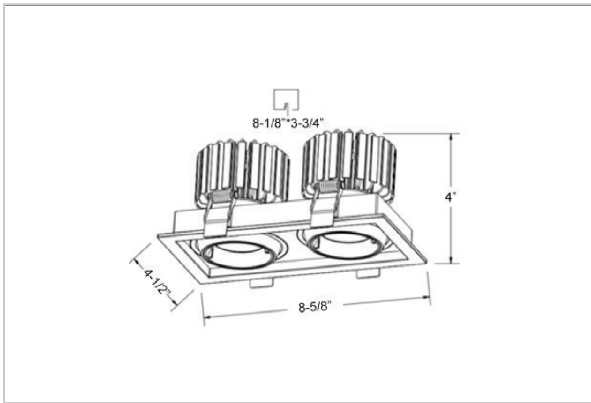

## Product Code : IK-RODINDL-30W-27K-WH-90C-15D

Voltage	100 - 277 V AC, 50-60 Hz
Lumen Output	4800lm
Power	30W
Efficacy	140lm/w
CCT	2700K
CRI	>90
Beam Angle	15°
Light Distribution	Spot
LED Light Source	Osram SOLERIQ S 19
Start Time	Instant
Driver	Stand Alone (included)
Operating Position	Swiveling Type, 360D
Dimming	On-Off / Triac / 0-10 V
Construction	Sqaure
Mounting Type	Recessed
Heads	Double Head
Body Material	Aluminium Die cast
Finish	White
Length	8-1/4"
Height	4-1/8"
Cut Out	7-1/2"
Optics	Darklight Technology Black, Silver
Width (W)	4-1/2"
Application Area	Guest Room, Corridor, Restaurant, Meeting Room Club, Hall, Hotel Entrance

### Beam Spread (Options)

Spot 15°		Medium 24°		Flood 36°	
ft	Ø	ft	Ø	ft	Ø
3.0	0.72	3.0	1.41	3.0	2.03
9.0	2.15	9.0	4.22	9.0	6.09
15.0	3.58	15.0	7.04	15.0	10.15

Create the desired lighting effect in your stores with IKIO's Odin, a twin square LED downlight made of aluminum die cast with high quality powder coated luminaire housing and optimum heat sink. These properties of the luminaire contribute to its effective functioning for a longer time period. Moreover, available in multiple wattages, color temperatures, finishes, and beam angles, this luminaire offers greater flexibility in its application.