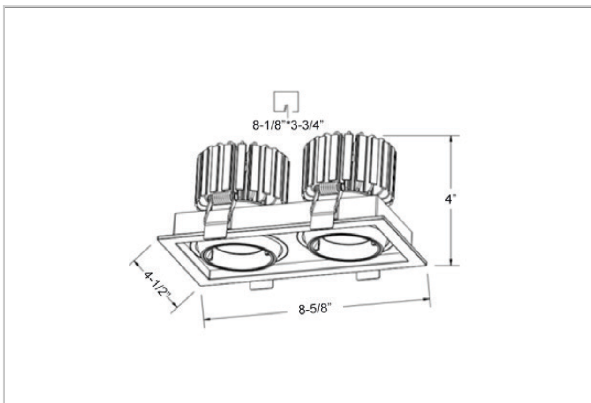

Odin Down Lights

ITEM SKU#: 662187497884

Product Code : IK-RODINDL-30W-27K-WH-90C-15D

Voltage	100 - 277 V AC, 50-60 Hz
Lumen Output	4800lm
Power	30W
Efficacy	140lm/w
CCT	2700K
CRI	>90
Beam Angle	15°
Light Distribution	Spot
LED Light Source	Osram SOLERIQ S 19
Start Time	Instant
Driver	Stand Alone (included)
Operating Position	Swiveling Type, 360D
Dimming	On-Off / Triac / 0-10 V
Construction	Sqaure
Mounting Type	Recessed
Heads	Double Head
Body Material	Aluminium Die cast
Finish	White
Length	8-1/4"
Height	4-1/8"
Cut Out	7-1/2"
Optics	Darklight Technology Black, Silver
Width (W)	4-1/2"
Application Area	Guest Room, Corridor, Restaurant, Meeting Room Club, Hall, Hotel Entrance

Beam Spread (Options)

Spot 15°		Medium 24°		Flood 36°	
ft	Ø	ft	Ø	ft	Ø
3.0	0.72	3.0	1.41	3.0	2.03
9.0	2.15	9.0	4.22	9.0	6.09
15.0	3.58	15.0	7.04	15.0	10.15

Create the desired lighting effect in your stores with IKIO's Odin, a twin square LED downlight made of aluminum die cast with high quality powder coated luminaire housing and optimum heat sink. These properties of the luminaire contribute to its effective functioning for a longer time period. Moreover, available in multiple wattages, color temperatures, finishes, and beam angles, this luminaire offers greater flexibility in its application.