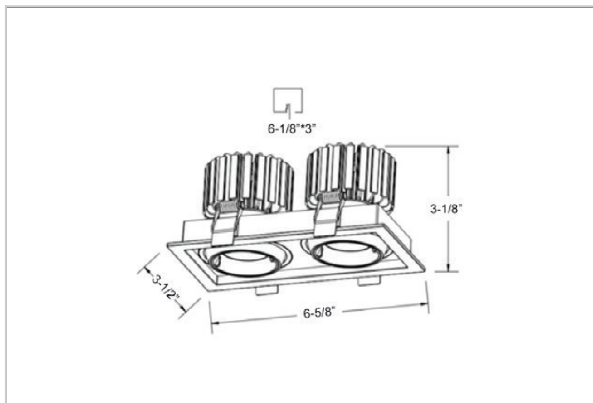

Odin Down Lights

ITEM SKU#: 662187497877

Product Code : IK-RODINDL-20W-40K-WH-90C-36D

Voltage	100 - 277 V AC, 50-60 Hz
Lumen Output	3360lm
Power	20W
Efficacy	140lm/w
CCT	4000K
CRI	>90
Beam Angle	36°
Light Distribution	Flood
LED Light Source	Osram SOLERIQ S 19
Start Time	Instant
Driver	Stand Alone (included)
Operating Position	Swiveling Type, 360D
Dimming	On-Off / Triac / 0-10 V
Construction	Sqaure
Mounting Type	Recessed
Heads	Double Head
Body Material	Aluminium Die cast
Finish	White
Length	6-5/8"
Height	3-1/8"
Cut Out	6-1/8"x3"
Optics	Darklight Technology Black, Silver
Width (W)	3-1/2"
Application Area	Guest Room, Corridor, Restaurant, Meeting Room Club, Hall, Hotel Entrance

Beam Spread (Options)

Spot	15°		Medium 24°		Flood 36°	
	ft	Ø	ft	Ø	ft	Ø
3.0	0.72	3.0	1.41	3.0	2.03	
9.0	2.15	9.0	4.22	9.0	6.09	
15.0	3.58	15.0	7.04	15.0	10.15	

Create the desired lighting effect in your stores with IKIO's Odin, a twin square LED downlight made of aluminum die cast with high quality powder coated luminaire housing and optimum heat sink. These properties of the luminaire contribute to its effective functioning for a longer time period. Moreover, available in multiple wattages, color temperatures, finishes, and beam angles, this luminaire offers greater flexibility in its application.