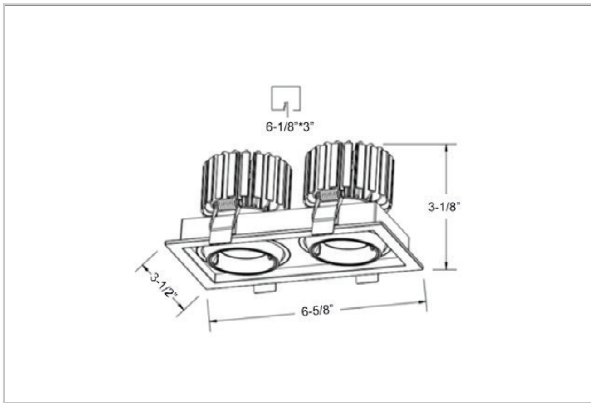

Odin Down Lights

ITEM SKU#: 662187497860

Product Code : IK-RODINDL-20W-35K-WH-90C-36D

Voltage	100 - 277 V AC, 50-60 Hz
Lumen Output	3190lm
Power	20W
Efficacy	140lm/w
CCT	3500K
CRI	>90
Beam Angle	36°
Light Distribution	Flood
LED Light Source	Osram SOLERIQ S 19
Start Time	Instant
Driver	Stand Alone (included)
Operating Position	Swiveling Type, 360D
Dimming	On-Off / Triac / 0-10 V
Construction	Sqaure
Mounting Type	Recessed
Heads	Double Head
Body Material	Aluminium Die cast
Finish	White
Length	6-5/8"
Height	3-1/8"
Cut Out	6-1/8"x3"
Optics	Darklight Technology Black, Silver
Width (W)	3-1/2"
Application Area	Guest Room, Corridor, Restaurant, Meeting Room Club, Hall, Hotel Entrance

Beam Spread (Options)

Spot	15°		24°		36°	
	ft	Ø	ft	Ø	ft	Ø
3.0	0.72	3.0	1.41	3.0	2.03	
9.0	2.15	9.0	4.22	9.0	6.09	
15.0	3.58	15.0	7.04	15.0	10.15	

Create the desired lighting effect in your stores with IKIO's Odin, a twin square LED downlight made of aluminum die cast with high quality powder coated luminaire housing and optimum heat sink. These properties of the luminaire contribute to its effective functioning for a longer time period. Moreover, available in multiple wattages, color temperatures, finishes, and beam angles, this luminaire offers greater flexibility in its application.