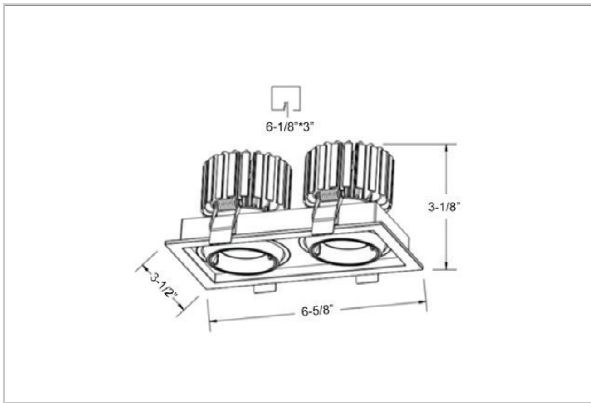

Odin Down Lights

ITEM SKU#: 662187497853

Product Code : IK-RODINDL-20W-30K-WH-90C-36D

Voltage	100 - 277 V AC, 50-60 Hz
Lumen Output	3030lm
Power	20W
Efficacy	140lm/w
CCT	3000K
CRI	>90
Beam Angle	36°
Light Distribution	Flood
LED Light Source	Osram SOLERIQ S 19
Start Time	Instant
Driver	Stand Alone (included)
Operating Position	Swiveling Type, 360D
Dimming	On-Off / Triac / 0-10 V
Construction	Sqaure
Mounting Type	Recessed
Heads	Double Head
Body Material	Aluminium Die cast
Finish	White
Length	6-5/8"
Height	3-1/8"
Cut Out	6-1/8"x3"
Optics	Darklight Technology Black, Silver
Width (W)	3-1/2"
Application Area	Guest Room, Corridor, Restaurant, Meeting Room Club, Hall, Hotel Entrance

Beam Spread (Options)

Spot	15°		24°		36°	
	ft	Ø	ft	Ø	ft	Ø
3.0	0.72	3.0	1.41	3.0	2.03	
9.0	2.15	9.0	4.22	9.0	6.09	
15.0	3.58	15.0	7.04	15.0	10.15	

Create the desired lighting effect in your stores with IKIO's Odin, a twin square LED downlight made of aluminum die cast with high quality powder coated luminaire housing and optimum heat sink. These properties of the luminaire contribute to its effective functioning for a longer time period. Moreover, available in multiple wattages, color temperatures, finishes, and beam angles, this luminaire offers greater flexibility in its application.