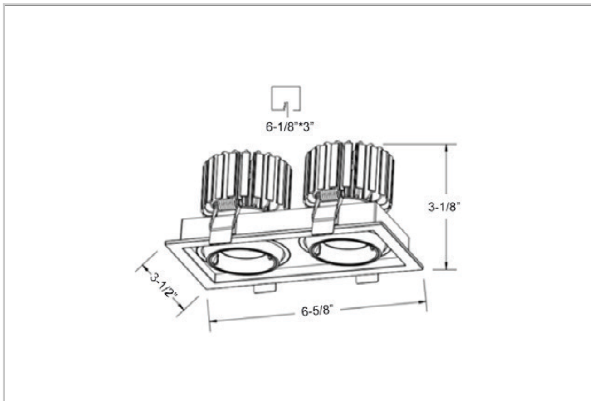

Odin Down Lights

ITEM SKU#: 662187497846

Product Code : IK-RODINDL-20W-27K-WH-90C-36D

| | |
|--------------------|---|
| Voltage | 100 - 277 V AC, 50-60 Hz |
| Lumen Output | 2880lm |
| Power | 20W |
| Efficacy | 140lm/w |
| CCT | 2700K |
| CRI | >90 |
| Beam Angle | 36° |
| Light Distribution | Flood |
| LED Light Source | Osram SOLERIQ S 19 |
| Start Time | Instant |
| Driver | Stand Alone (included) |
| Operating Position | Swiveling Type, 360D |
| Dimming | On-Off / Triac / 0-10 V |
| Construction | Sqaure |
| Mounting Type | Recessed |
| Heads | Double Head |
| Body Material | Aluminium Die cast |
| Finish | White |
| Length | 6-5/8" |
| Height | 3-1/8" |
| Cut Out | 6-1/8"x3" |
| Optics | Darklight Technology Black, Silver |
| Width (W) | 3-1/2" |
| Application Area | Guest Room, Corridor, Restaurant, Meeting Room Club, Hall, Hotel Entrance |

Beam Spread (Options)

| Spot | 15° | | Medium 24° | | Flood 36° | |
|------|------|------|------------|------|-----------|---|
| | ft | Ø | ft | Ø | ft | Ø |
| 3.0 | 0.72 | 3.0 | 1.41 | 3.0 | 2.03 | |
| 9.0 | 2.15 | 9.0 | 4.22 | 9.0 | 6.09 | |
| 15.0 | 3.58 | 15.0 | 7.04 | 15.0 | 10.15 | |

Create the desired lighting effect in your stores with IKIO's Odin, a twin square LED downlight made of aluminum die cast with high quality powder coated luminaire housing and optimum heat sink. These properties of the luminaire contribute to its effective functioning for a longer time period. Moreover, available in multiple wattages, color temperatures, finishes, and beam angles, this luminaire offers greater flexibility in its application.