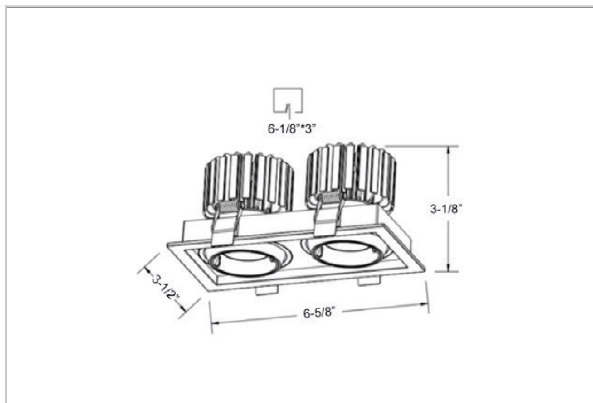

Odin Down Lights

ITEM SKU#: 662187497846

Product Code : IK-RODINDL-20W-27K-WH-90C-36D

Voltage	100 - 277 V AC, 50-60 Hz
Lumen Output	2880lm
Power	20W
Efficacy	140lm/w
CCT	2700K
CRI	>90
Beam Angle	36°
Light Distribution	Flood
LED Light Source	Osram SOLERIQ S 19
Start Time	Instant
Driver	Stand Alone (included)
Operating Position	Swiveling Type, 360D
Dimming	On-Off / Triac / 0-10 V
Construction	Sqaure
Mounting Type	Recessed
Heads	Double Head
Body Material	Aluminium Die cast
Finish	White
Length	6-5/8"
Height	3-1/8"
Cut Out	6-1/8"x3"
Optics	Darklight Technology Black, Silver
Width (W)	3-1/2"
Application Area	Guest Room, Corridor, Restaurant, Meeting Room Club, Hall, Hotel Entrance

Beam Spread (Options)

Spot	15°		24°		36°	
	ft	Ø	ft	Ø	ft	Ø
3.0	0.72	3.0	1.41	3.0	2.03	
9.0	2.15	9.0	4.22	9.0	6.09	
15.0	3.58	15.0	7.04	15.0	10.15	

Create the desired lighting effect in your stores with IKIO's Odin, a twin square LED downlight made of aluminum die cast with high quality powder coated luminaire housing and optimum heat sink. These properties of the luminaire contribute to its effective functioning for a longer time period. Moreover, available in multiple wattages, color temperatures, finishes, and beam angles, this luminaire offers greater flexibility in its application.