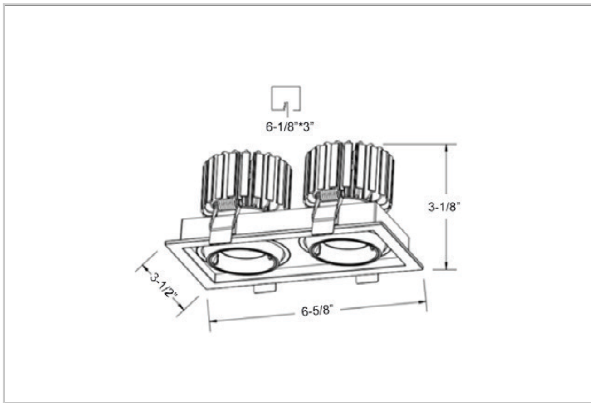

Odin Down Lights

ITEM SKU#: 662187497839

Product Code : IK-RODINDL-20W-40K-WH-90C-24D

Voltage	100 - 277 V AC, 50-60 Hz
Lumen Output	3360lm
Power	20W
Efficacy	140lm/w
CCT	4000K
CRI	>90
Beam Angle	24°
Light Distribution	Medium
LED Light Source	Osram SOLERIQ S 19
Start Time	Instant
Driver	Stand Alone (included)
Operating Position	Swiveling Type, 360D
Dimming	On-Off / Triac / 0-10 V
Construction	Sqaure
Mounting Type	Recessed
Heads	Double Head
Body Material	Aluminium Die cast
Finish	White
Length	6-5/8"
Height	3-1/8"
Cut Out	6-1/8"x3"
Optics	Darklight Technology Black, Silver
Width (W)	3-1/2"
Application Area	Guest Room, Corridor, Restaurant, Meeting Room Club, Hall, Hotel Entrance

Beam Spread (Options)

Spot	15°		Medium 24°		Flood 36°	
	ft	Ø	ft	Ø	ft	Ø
3.0	0.72	3.0	1.41	3.0	2.03	
9.0	2.15	9.0	4.22	9.0	6.09	
15.0	3.58	15.0	7.04	15.0	10.15	

Create the desired lighting effect in your stores with IKIO's Odin, a twin square LED downlight made of aluminum die cast with high quality powder coated luminaire housing and optimum heat sink. These properties of the luminaire contribute to its effective functioning for a longer time period. Moreover, available in multiple wattages, color temperatures, finishes, and beam angles, this luminaire offers greater flexibility in its application.