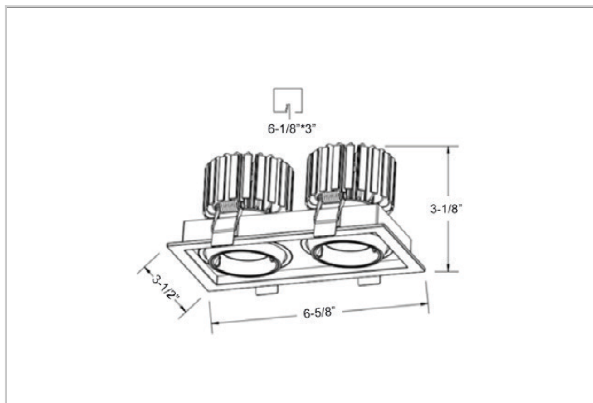

Odin Down Lights

ITEM SKU#: 662187497822

Product Code : IK-RODINDL-20W-35K-WH-90C-24D

Voltage	100 - 277 V AC, 50-60 Hz
Lumen Output	3190lm
Power	20W
Efficacy	140lm/w
CCT	3500K
CRI	>90
Beam Angle	24°
Light Distribution	Medium
LED Light Source	Osram SOLERIQ S 19
Start Time	Instant
Driver	Stand Alone (included)
Operating Position	Swiveling Type, 360D
Dimming	On-Off / Triac / 0-10 V
Construction	Sqaure
Mounting Type	Recessed
Heads	Double Head
Body Material	Aluminium Die cast
Finish	White
Length	6-5/8"
Height	3-1/8"
Cut Out	6-1/8"x3"
Optics	Darklight Technology Black, Silver
Width (W)	3-1/2"
Application Area	Guest Room, Corridor, Restaurant, Meeting Room Club, Hall, Hotel Entrance

Beam Spread (Options)

Spot	15°		Medium 24°		Flood 36°	
	ft	Ø	ft	Ø	ft	Ø
3.0	0.72	3.0	1.41	3.0	2.03	
9.0	2.15	9.0	4.22	9.0	6.09	
15.0	3.58	15.0	7.04	15.0	10.15	

Create the desired lighting effect in your stores with IKIO's Odin, a twin square LED downlight made of aluminum die cast with high quality powder coated luminaire housing and optimum heat sink. These properties of the luminaire contribute to its effective functioning for a longer time period. Moreover, available in multiple wattages, color temperatures, finishes, and beam angles, this luminaire offers greater flexibility in its application.