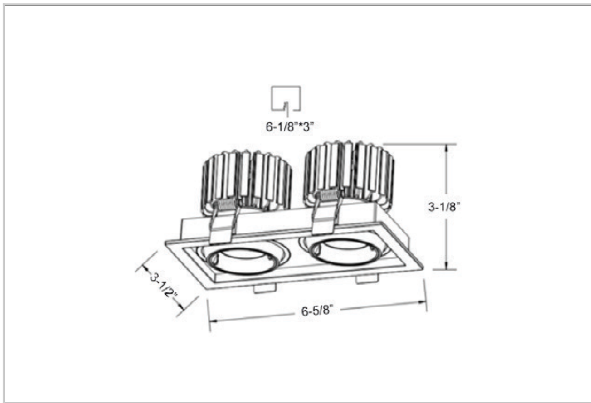

## Product Code : IK-RODINDL-20W-35K-WH-90C-24D

Voltage	100 - 277 V AC, 50-60 Hz
Lumen Output	3190lm
Power	20W
Efficacy	140lm/w
CCT	3500K
CRI	>90
Beam Angle	24°
Light Distribution	Medium
LED Light Source	Osram SOLERIQ S 19
Start Time	Instant
Driver	Stand Alone (included)
Operating Position	Swiveling Type, 360D
Dimming	On-Off / Triac / 0-10 V
Construction	Sqaure
Mounting Type	Recessed
Heads	Double Head
Body Material	Aluminium Die cast
Finish	White
Length	6-5/8"
Height	3-1/8"
Cut Out	6-1/8"x3"
Optics	Darklight Technology Black, Silver
Width (W)	3-1/2"
Application Area	Guest Room, Corridor, Restaurant, Meeting Room Club, Hall, Hotel Entrance

### Beam Spread (Options)

Spot	15°		Medium 24°		Flood 36°	
	ft	Ø	ft	Ø	ft	Ø
3.0	0.72	3.0	1.41	3.0	2.03	
9.0	2.15	9.0	4.22	9.0	6.09	
15.0	3.58	15.0	7.04	15.0	10.15	

Create the desired lighting effect in your stores with IKIO's Odin, a twin square LED downlight made of aluminum die cast with high quality powder coated luminaire housing and optimum heat sink. These properties of the luminaire contribute to its effective functioning for a longer time period. Moreover, available in multiple wattages, color temperatures, finishes, and beam angles, this luminaire offers greater flexibility in its application.