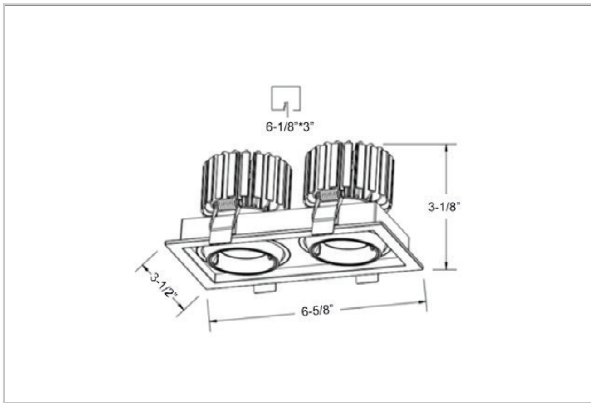

Odin Down Lights

ITEM SKU#: 662187497815

Product Code : IK-RODINDL-20W-30K-WH-90C-24D

Voltage	100 - 277 V AC, 50-60 Hz
Lumen Output	3030lm
Power	20W
Efficacy	140lm/w
CCT	3000K
CRI	>90
Beam Angle	24°
Light Distribution	Medium
LED Light Source	Osram SOLERIQ S 19
Start Time	Instant
Driver	Stand Alone (included)
Operating Position	Swiveling Type, 360D
Dimming	On-Off / Triac / 0-10 V
Construction	Sqaure
Mounting Type	Recessed
Heads	Double Head
Body Material	Aluminium Die cast
Finish	White
Length	6-5/8"
Height	3-1/8"
Cut Out	6-1/8"x3"
Optics	Darklight Technology Black, Silver
Width (W)	3-1/2"
Application Area	Guest Room, Corridor, Restaurant, Meeting Room Club, Hall, Hotel Entrance

Beam Spread (Options)

Spot	15°		Medium 24°		Flood 36°	
	ft	Ø	ft	Ø	ft	Ø
3.0	0.72	3.0	1.41	3.0	2.03	
9.0	2.15	9.0	4.22	9.0	6.09	
15.0	3.58	15.0	7.04	15.0	10.15	

Create the desired lighting effect in your stores with IKIO's Odin, a twin square LED downlight made of aluminum die cast with high quality powder coated luminaire housing and optimum heat sink. These properties of the luminaire contribute to its effective functioning for a longer time period. Moreover, available in multiple wattages, color temperatures, finishes, and beam angles, this luminaire offers greater flexibility in its application.