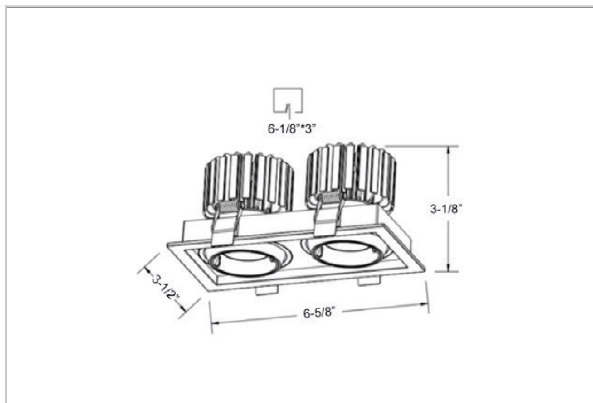

## Product Code : IK-RODINDL-20W-27K-WH-90C-24D

Voltage	100 - 277 V AC, 50-60 Hz
Lumen Output	2880lm
Power	20W
Efficacy	140lm/w
CCT	2700K
CRI	>90
Beam Angle	24°
Light Distribution	Medium
LED Light Source	Osram SOLERIQ S 19
Start Time	Instant
Driver	Stand Alone (included)
Operating Position	Swiveling Type, 360D
Dimming	On-Off / Triac / 0-10 V
Construction	Sqaure
Mounting Type	Recessed
Heads	Double Head
Body Material	Aluminium Die cast
Finish	White
Length	6-5/8"
Height	3-1/8"
Cut Out	6-1/8"x3"
Optics	Darklight Technology Black, Silver
Width (W)	3-1/2"
Application Area	Guest Room, Corridor, Restaurant, Meeting Room Club, Hall, Hotel Entrance

### Beam Spread (Options)

Spot	15°		Medium 24°		Flood 36°	
	ft	Ø	ft	Ø	ft	Ø
3.0	0.72	3.0	1.41	3.0	2.03	
9.0	2.15	9.0	4.22	9.0	6.09	
15.0	3.58	15.0	7.04	15.0	10.15	

Create the desired lighting effect in your stores with IKIO's Odin, a twin square LED downlight made of aluminum die cast with high quality powder coated luminaire housing and optimum heat sink. These properties of the luminaire contribute to its effective functioning for a longer time period. Moreover, available in multiple wattages, color temperatures, finishes, and beam angles, this luminaire offers greater flexibility in its application.