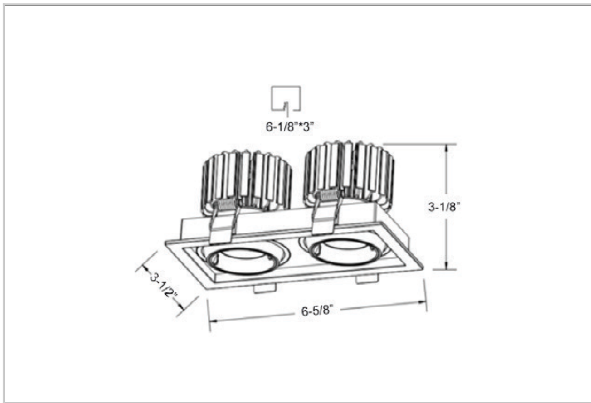

Odin Down Lights

ITEM SKU#: 662187497808

Product Code : IK-RODINDL-20W-27K-WH-90C-24D

Voltage	100 - 277 V AC, 50-60 Hz
Lumen Output	2880lm
Power	20W
Efficacy	140lm/w
CCT	2700K
CRI	>90
Beam Angle	24°
Light Distribution	Medium
LED Light Source	Osram SOLERIQ S 19
Start Time	Instant
Driver	Stand Alone (included)
Operating Position	Swiveling Type, 360D
Dimming	On-Off / Triac / 0-10 V
Construction	Sqaure
Mounting Type	Recessed
Heads	Double Head
Body Material	Aluminium Die cast
Finish	White
Length	6-5/8"
Height	3-1/8"
Cut Out	6-1/8"x3"
Optics	Darklight Technology Black, Silver
Width (W)	3-1/2"
Application Area	Guest Room, Corridor, Restaurant, Meeting Room Club, Hall, Hotel Entrance

Beam Spread (Options)

Spot	15°		Medium 24°		Flood 36°	
	ft	Ø	ft	Ø	ft	Ø
3.0	0.72	3.0	1.41	3.0	2.03	
9.0	2.15	9.0	4.22	9.0	6.09	
15.0	3.58	15.0	7.04	15.0	10.15	

Create the desired lighting effect in your stores with IKIO's Odin, a twin square LED downlight made of aluminum die cast with high quality powder coated luminaire housing and optimum heat sink. These properties of the luminaire contribute to its effective functioning for a longer time period. Moreover, available in multiple wattages, color temperatures, finishes, and beam angles, this luminaire offers greater flexibility in its application.