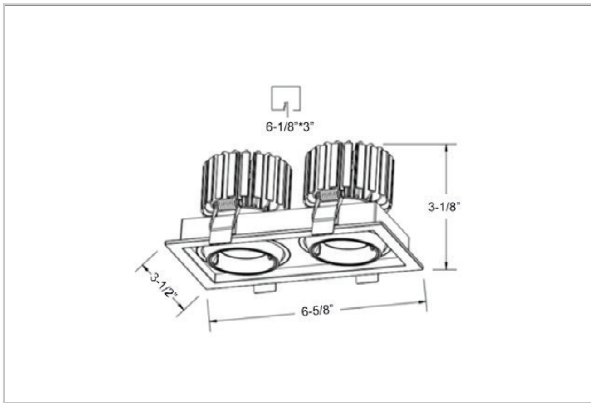

Odin Down Lights

ITEM SKU#: 662187497785

Product Code : IK-RODINDL-20W-35K-WH-90C-15D

Voltage	100 - 277 V AC, 50-60 Hz
Lumen Output	3190lm
Power	20W
Efficacy	140lm/w
CCT	3500K
CRI	>90
Beam Angle	15°
Light Distribution	Spot
LED Light Source	Osram SOLERIQ S 19
Start Time	Instant
Driver	Stand Alone (included)
Operating Position	Swiveling Type, 360D
Dimming	On-Off / Triac / 0-10 V
Construction	Sqaure
Mounting Type	Recessed
Heads	Double Head
Body Material	Aluminium Die cast
Finish	White
Length	6-5/8"
Height	3-1/8"
Cut Out	6-1/8"x3"
Optics	Darklight Technology Black, Silver
Width (W)	3-1/2"
Application Area	Guest Room, Corridor, Restaurant, Meeting Room Club, Hall, Hotel Entrance

Beam Spread (Options)

Spot 15°		Medium 24°		Flood 36°	
ft	Ø	ft	Ø	ft	Ø
3.0	0.72	3.0	1.41	3.0	2.03
9.0	2.15	9.0	4.22	9.0	6.09
15.0	3.58	15.0	7.04	15.0	10.15

Create the desired lighting effect in your stores with IKIO's Odin, a twin square LED downlight made of aluminum die cast with high quality powder coated luminaire housing and optimum heat sink. These properties of the luminaire contribute to its effective functioning for a longer time period. Moreover, available in multiple wattages, color temperatures, finishes, and beam angles, this luminaire offers greater flexibility in its application.