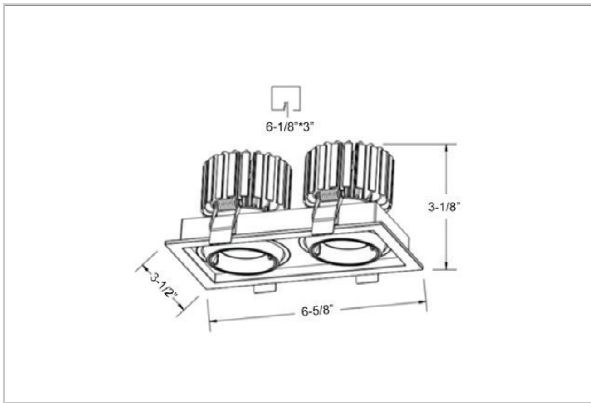

## Product Code : IK-RODINDL-20W-30K-WH-90C-15D

Voltage	100 - 277 V AC, 50-60 Hz
Lumen Output	3030lm
Power	20W
Efficacy	140lm/w
CCT	3000K
CRI	>90
Beam Angle	15°
Light Distribution	Spot
LED Light Source	Osram SOLERIQ S 19
Start Time	Instant
Driver	Stand Alone (included)
Operating Position	Swiveling Type, 360D
Dimming	On-Off / Triac / 0-10 V
Construction	Sqaure
Mounting Type	Recessed
Heads	Double Head
Body Material	Aluminium Die cast
Finish	White
Length	6-5/8"
Height	3-1/8"
Cut Out	6-1/8"x3"
Optics	Darklight Technology Black, Silver
Width (W)	3-1/2"
Application Area	Guest Room, Corridor, Restaurant, Meeting Room Club, Hall, Hotel Entrance

### Beam Spread (Options)

Spot 15°		Medium 24°		Flood 36°	
ft	Ø	ft	Ø	ft	Ø
3.0	0.72	3.0	1.41	3.0	2.03
9.0	2.15	9.0	4.22	9.0	6.09
15.0	3.58	15.0	7.04	15.0	10.15

Create the desired lighting effect in your stores with IKIO's Odin, a twin square LED downlight made of aluminum die cast with high quality powder coated luminaire housing and optimum heat sink. These properties of the luminaire contribute to its effective functioning for a longer time period. Moreover, available in multiple wattages, color temperatures, finishes, and beam angles, this luminaire offers greater flexibility in its application.