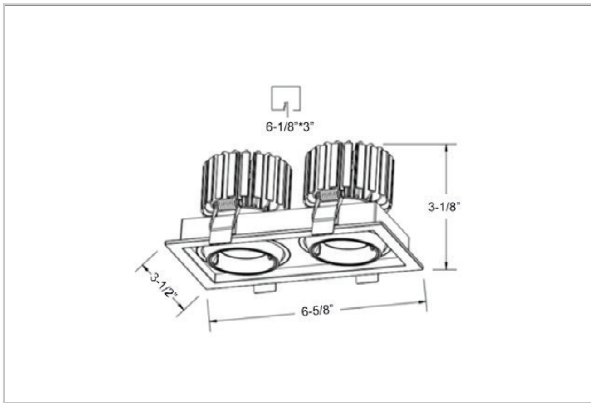

Odin Down Lights

ITEM SKU#: 662187497761

Product Code : IK-RODINDL-20W-27K-WH-90C-15D

Voltage	100 - 277 V AC, 50-60 Hz
Lumen Output	2880lm
Power	20W
Efficacy	140lm/w
CCT	2700K
CRI	>90
Beam Angle	15°
Light Distribution	Spot
LED Light Source	Osram SOLERIQ S 19
Start Time	Instant
Driver	Stand Alone (included)
Operating Position	Swiveling Type, 360D
Dimming	On-Off / Triac / 0-10 V
Construction	Sqaure
Mounting Type	Recessed
Heads	Double Head
Body Material	Aluminium Die cast
Finish	White
Length	6-5/8"
Height	3-1/8"
Cut Out	6-1/8"x3"
Optics	Darklight Technology Black, Silver
Width (W)	3-1/2"
Application Area	Guest Room, Corridor, Restaurant, Meeting Room Club, Hall, Hotel Entrance

Beam Spread (Options)

Spot 15°		Medium 24°		Flood 36°	
ft	Ø	ft	Ø	ft	Ø
3.0	0.72	3.0	1.41	3.0	2.03
9.0	2.15	9.0	4.22	9.0	6.09
15.0	3.58	15.0	7.04	15.0	10.15

Create the desired lighting effect in your stores with IKIO's Odin, a twin square LED downlight made of aluminum die cast with high quality powder coated luminaire housing and optimum heat sink. These properties of the luminaire contribute to its effective functioning for a longer time period. Moreover, available in multiple wattages, color temperatures, finishes, and beam angles, this luminaire offers greater flexibility in its application.