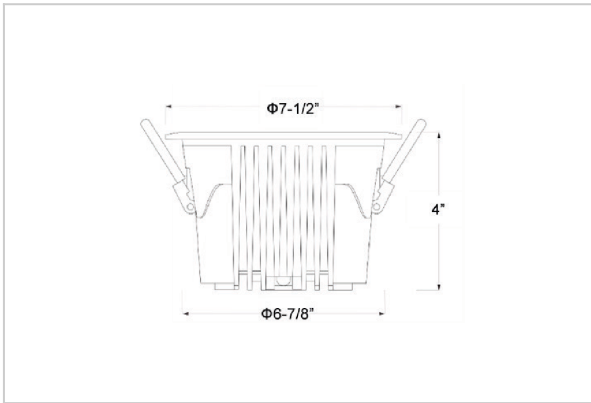

Ocul Down Lights

ITEM SKU#: 662187497730

Product Code : IK-ROCULDL-50W-40K-WH-90C-60D

| | |
|--------------------|---|
| Voltage | 100 - 277 V AC, 50-60 Hz |
| Lumen Output | 7000lm |
| Power | 50W |
| Efficacy | 140lm/w |
| CCT | 4000K |
| CRI | >90 |
| Beam Angle | 60° |
| Light Distribution | Wide flood |
| LED Type | COB |
| LED Light Source | Osram SOLERIQ S 19 |
| Start Time | Instant |
| Driver | Stand Alone (included) |
| Operating Position | Non - Swiveling Type |
| Dimming | On-Off / Triac / 0-10 V |
| Construction | Round |
| Mounting Type | Recessed |
| Heads | Single Head |
| Body Material | Aluminium Die cast |
| Finish | White |
| Height | 4" |
| Diameter | 7-1/2" |
| Cut Out | 6-7/8" |
| Optics | Darklight Technology Black, Silver |
| Application Area | Classroom, Meeting Room, Office, Club, Home |

Beam Spread (Options)

| Spot 15° | | Medium 24° | | Flood 36° | | Wide Flood 60° | |
|----------|------|------------|------|-----------|-------|----------------|-------|
| ft | Ø | ft | Ø | ft | Ø | ft | Ø |
| 3.0 | 0.72 | 3.0 | 1.41 | 3.0 | 2.03 | 3.0 | 3.15 |
| 9.0 | 2.15 | 9.0 | 4.22 | 9.0 | 6.09 | 9.0 | 9.45 |
| 15.0 | 3.58 | 15.0 | 7.04 | 15.0 | 10.15 | 15.0 | 15.75 |

Ocul, a round shaped LED downlight made of aluminum die cast with high quality powder coated luminaire housing and optimum heat sink. Specular reflector & power grid /global connectors available with isolated LED Driver using Ultra bright OSRAM COB.