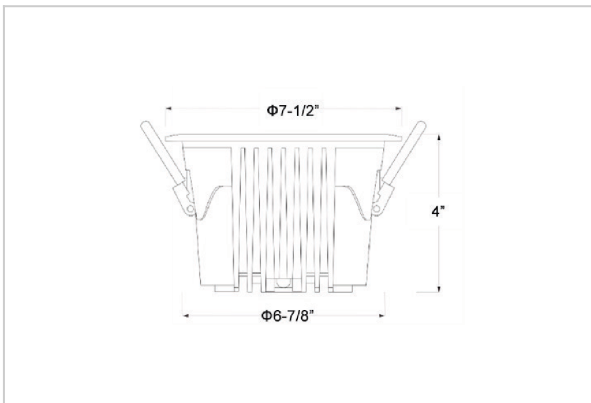

Ocul Down Lights

ITEM SKU#: 662187497730

Product Code : IK-ROCULDL-50W-40K-WH-90C-60D

Voltage	100 - 277 V AC, 50-60 Hz
Lumen Output	7000lm
Power	50W
Efficacy	140lm/w
CCT	4000K
CRI	>90
Beam Angle	60°
Light Distribution	Wide flood
LED Type	COB
LED Light Source	Osram SOLERIQ S 19
Start Time	Instant
Driver	Stand Alone (included)
Operating Position	Non - Swiveling Type
Dimming	On-Off / Triac / 0-10 V
Construction	Round
Mounting Type	Recessed
Heads	Single Head
Body Material	Aluminium Die cast
Finish	White
Height	4"
Diameter	7-1/2"
Cut Out	6-7/8"
Optics	Darklight Technology Black, Silver
Application Area	Classroom, Meeting Room, Office, Club, Home

Beam Spread (Options)

Spot 15°		Medium 24°		Flood 36°		Wide Flood 60°	
ft	Ø	ft	Ø	ft	Ø	ft	Ø
3.0	0.72	3.0	1.41	3.0	2.03	3.0	3.15
9.0	2.15	9.0	4.22	9.0	6.09	9.0	9.45
15.0	3.58	15.0	7.04	15.0	10.15	15.0	15.75

Ocul, a round shaped LED downlight made of aluminum die cast with high quality powder coated luminaire housing and optimum heat sink. Specular reflector & power grid /global connectors available with isolated LED Driver using Ultra bright OSRAM COB.