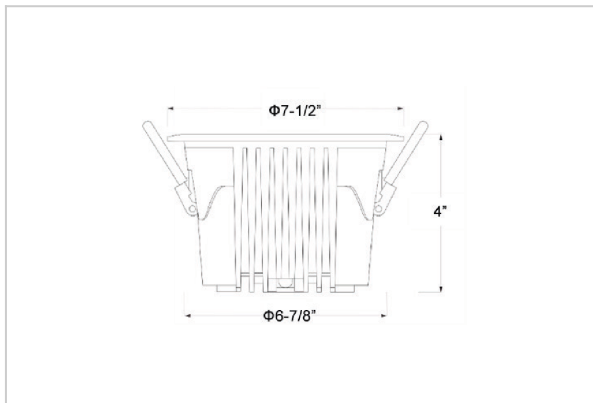

Ocul Down Lights

ITEM SKU#: 662187497716

Product Code : IK-ROCULDL-50W-30K-WH-90C-60D

Voltage	100 - 277 V AC, 50-60 Hz
Lumen Output	6318lm
Power	50W
Efficacy	140lm/w
CCT	3000K
CRI	>90
Beam Angle	60°
Light Distribution	Wide flood
LED Type	COB
LED Light Source	Osram SOLERIQ S 19
Start Time	Instant
Driver	Stand Alone (included)
Operating Position	Non - Swiveling Type
Dimming	On-Off / Triac / 0-10 V
Construction	Round
Mounting Type	Recessed
Heads	Single Head
Body Material	Aluminium Die cast
Finish	White
Height	4"
Diameter	7-1/2"
Cut Out	6-7/8"
Optics	Darklight Technology Black, Silver
Application Area	Classroom, Meeting Room, Office, Club, Home

Beam Spread (Options)

Spot 15°		Medium 24°		Flood 36°		Wide Flood 60°	
ft	Ø	ft	Ø	ft	Ø	ft	Ø
3.0	0.72	3.0	1.41	3.0	2.03	3.0	3.15
9.0	2.15	9.0	4.22	9.0	6.09	9.0	9.45
15.0	3.58	15.0	7.04	15.0	10.15	15.0	15.75

Ocul, a round shaped LED downlight made of aluminum die cast with high quality powder coated luminaire housing and optimum heat sink. Specular reflector & power grid /global connectors available with isolated LED Driver using Ultra bright OSRAM COB.