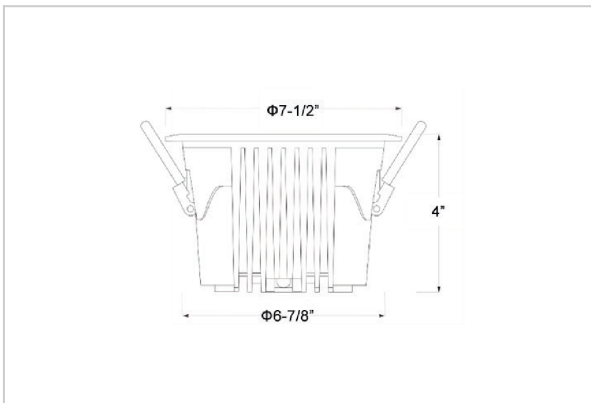

Ocul Down Lights

ITEM SKU#: 662187497716

Product Code : IK-ROCULDL-50W-30K-WH-90C-60D

Voltage	100 - 277 V AC, 50-60 Hz
Lumen Output	6318lm
Power	50W
Efficacy	140lm/w
CCT	3000K
CRI	>90
Beam Angle	60°
Light Distribution	Wide flood
LED Type	COB
LED Light Source	Osram SOLERIQ S 19
Start Time	Instant
Driver	Stand Alone (included)
Operating Position	Non - Swiveling Type
Dimming	On-Off / Triac / 0-10 V
Construction	Round
Mounting Type	Recessed
Heads	Single Head
Body Material	Aluminium Die cast
Finish	White
Height	4"
Diameter	7-1/2"
Cut Out	6-7/8"
Optics	Darklight Technology Black, Silver
Application Area	Classroom, Meeting Room, Office, Club, Home

Beam Spread (Options)

Spot 15°		Medium 24°		Flood 36°		Wide Flood 60°	
ft	Ø	ft	Ø	ft	Ø	ft	Ø
3.0	0.72	3.0	1.41	3.0	2.03	3.0	3.15
9.0	2.15	9.0	4.22	9.0	6.09	9.0	9.45
15.0	3.58	15.0	7.04	15.0	10.15	15.0	15.75

Ocul, a round shaped LED downlight made of aluminum die cast with high quality powder coated luminaire housing and optimum heat sink. Specular reflector & power grid /global connectors available with isolated LED Driver using Ultra bright OSRAM COB.