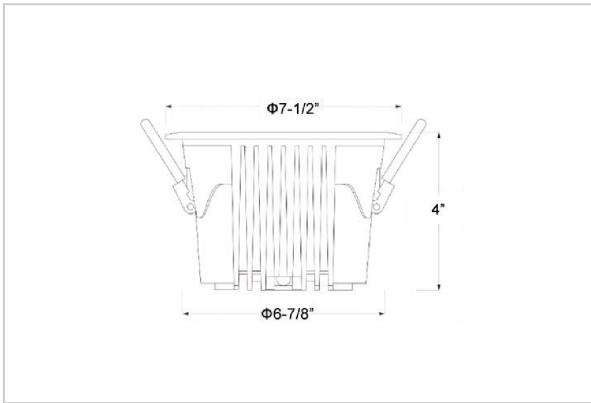

## Product Code : IK-ROCULDL-50W-27K-WH-90C-60D

Voltage	100 - 277 V AC, 50-60 Hz
Lumen Output	6000lm
Power	50W
Efficacy	140lm/w
CCT	2700K
CRI	>90
Beam Angle	60°
Light Distribution	Wide flood
LED Type	COB
LED Light Source	Osram SOLERIQ S 19
Start Time	Instant
Driver	Stand Alone (included)
Operating Position	Non - Swiveling Type
Dimming	On-Off / Triac / 0-10 V
Construction	Round
Mounting Type	Recessed
Heads	Single Head
Body Material	Aluminium Die cast
Finish	White
Height	4"
Diameter	7-1/2"
Cut Out	6-7/8"
Optics	Darklight Technology Black, Silver
Application Area	Classroom, Meeting Room, Office, Club, Home

### Beam Spread (Options)

Spot 15°		Medium 24°		Flood 36°		Wide Flood 60°	
ft	Ø	ft	Ø	ft	Ø	ft	Ø
3.0	0.72	3.0	1.41	3.0	2.03	3.0	3.15
9.0	2.15	9.0	4.22	9.0	6.09	9.0	9.45
15.0	3.58	15.0	7.04	15.0	10.15	15.0	15.75