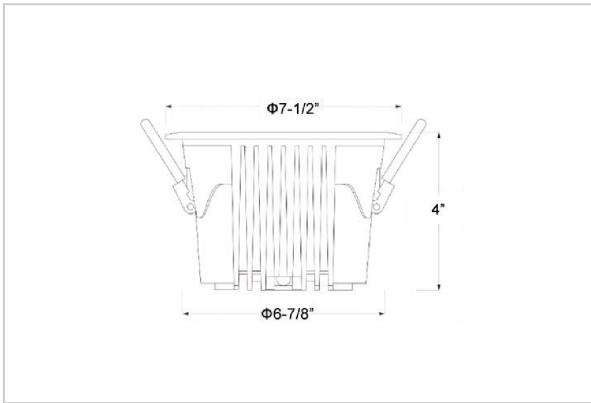

Ocul Down Lights

ITEM SKU#: 662187497709

Product Code : IK-ROCULDL-50W-27K-WH-90C-60D

Voltage	100 - 277 V AC, 50-60 Hz
Lumen Output	6000lm
Power	50W
Efficacy	140lm/w
CCT	2700K
CRI	>90
Beam Angle	60°
Light Distribution	Wide flood
LED Type	COB
LED Light Source	Osram SOLERIQ S 19
Start Time	Instant
Driver	Stand Alone (included)
Operating Position	Non - Swiveling Type
Dimming	On-Off / Triac / 0-10 V
Construction	Round
Mounting Type	Recessed
Heads	Single Head
Body Material	Aluminium Die cast
Finish	White
Height	4"
Diameter	7-1/2"
Cut Out	6-7/8"
Optics	Darklight Technology Black, Silver
Application Area	Classroom, Meeting Room, Office, Club, Home

Beam Spread (Options)

Spot 15°		Medium 24°		Flood 36°		Wide Flood 60°	
ft	Ø	ft	Ø	ft	Ø	ft	Ø
3.0	0.72	3.0	1.41	3.0	2.03	3.0	3.15
9.0	2.15	9.0	4.22	9.0	6.09	9.0	9.45
15.0	3.58	15.0	7.04	15.0	10.15	15.0	15.75

Ocul, a round shaped LED downlight made of aluminum die cast with high quality powder coated luminaire housing and optimum heat sink. Specular reflector & power grid /global connectors available with isolated LED Driver using Ultra bright OSRAM COB.