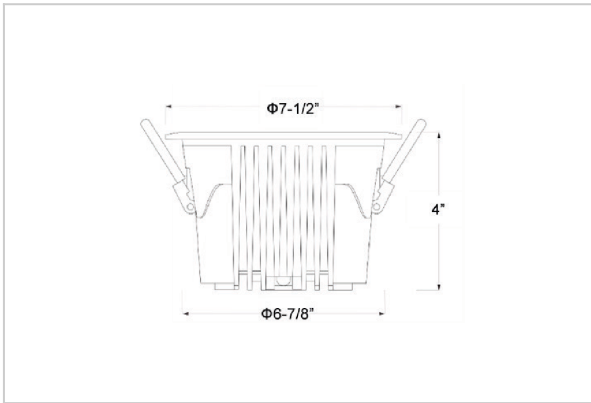

Ocul Down Lights

ITEM SKU#: 662187497693

Product Code : IK-ROCULDL-50W-40K-WH-90C-36D

Voltage	100 - 277 V AC, 50-60 Hz
Lumen Output	7000lm
Power	50W
Efficacy	140lm/w
CCT	4000K
CRI	>90
Beam Angle	36°
Light Distribution	Flood
LED Type	COB
LED Light Source	Osram SOLERIQ S 19
Start Time	Instant
Driver	Stand Alone (included)
Operating Position	Non - Swiveling Type
Dimming	On-Off / Triac / 0-10 V
Construction	Round
Mounting Type	Recessed
Heads	Single Head
Body Material	Aluminium Die cast
Finish	White
Height	4"
Diameter	7-1/2"
Cut Out	6-7/8"
Optics	Darklight Technology Black, Silver
Application Area	Classroom, Meeting Room, Office, Club, Home

Beam Spread (Options)

Spot 15°		Medium 24°		Flood 36°		Wide Flood 60°	
ft	Ø	ft	Ø	ft	Ø	ft	Ø
3.0	0.72	3.0	1.41	3.0	2.03	3.0	3.15
9.0	2.15	9.0	4.22	9.0	6.09	9.0	9.45
15.0	3.58	15.0	7.04	15.0	10.15	15.0	15.75

Ocul, a round shaped LED downlight made of aluminum die cast with high quality powder coated luminaire housing and optimum heat sink. Specular reflector & power grid /global connectors available with isolated LED Driver using Ultra bright OSRAM COB.