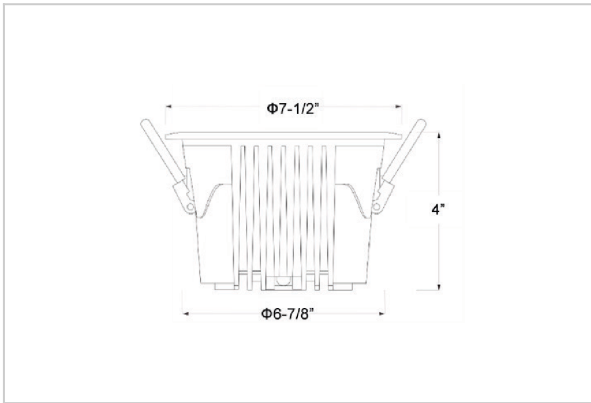

## Product Code : IK-ROCULDL-50W-35K-WH-90C-36D

Voltage	100 - 277 V AC, 50-60 Hz
Lumen Output	6650lm
Power	50W
Efficacy	140lm/w
CCT	3500K
CRI	>90
Beam Angle	36°
Light Distribution	Flood
LED Type	COB
LED Light Source	Osram SOLERIQ S 19
Start Time	Instant
Driver	Stand Alone (included)
Operating Position	Non - Swiveling Type
Dimming	On-Off / Triac / 0-10 V
Construction	Round
Mounting Type	Recessed
Heads	Single Head
Body Material	Aluminium Die cast
Finish	White
Height	4"
Diameter	7-1/2"
Cut Out	6-7/8"
Optics	Darklight Technology Black, Silver
Application Area	Classroom, Meeting Room, Office, Club, Home

### Beam Spread (Options)

Spot 15°		Medium 24°		Flood 36°		Wide Flood 60°	
ft	Ø	ft	Ø	ft	Ø	ft	Ø
3.0	0.72	3.0	1.41	3.0	2.03	3.0	3.15
9.0	2.15	9.0	4.22	9.0	6.09	9.0	9.45
15.0	3.58	15.0	7.04	15.0	10.15	15.0	15.75