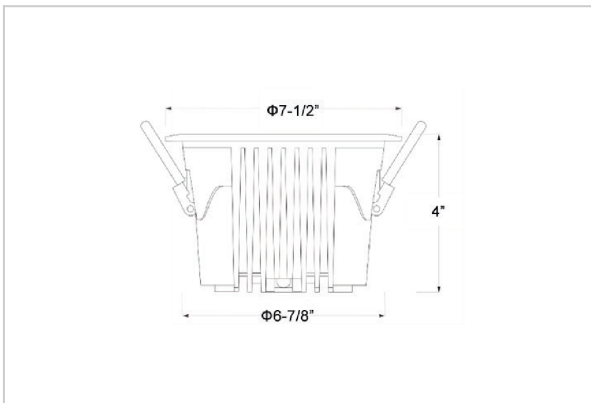

## Product Code : IK-ROCULDL-50W-30K-WH-90C-36D

Voltage	100 - 277 V AC, 50-60 Hz
Lumen Output	6318lm
Power	50W
Efficacy	140lm/w
CCT	3000K
CRI	>90
Beam Angle	36°
Light Distribution	Flood
LED Type	COB
LED Light Source	Osram SOLERIQ S 19
Start Time	Instant
Driver	Stand Alone (included)
Operating Position	Non - Swiveling Type
Dimming	On-Off / Triac / 0-10 V
Construction	Round
Mounting Type	Recessed
Heads	Single Head
Body Material	Aluminium Die cast
Finish	White
Height	4"
Diameter	7-1/2"
Cut Out	6-7/8"
Optics	Darklight Technology Black, Silver
Application Area	Classroom, Meeting Room, Office, Club, Home

### Beam Spread (Options)

Spot 15°		Medium 24°		Flood 36°		Wide Flood 60°	
ft	Ø	ft	Ø	ft	Ø	ft	Ø
3.0	0.72	3.0	1.41	3.0	2.03	3.0	3.15
9.0	2.15	9.0	4.22	9.0	6.09	9.0	9.45
15.0	3.58	15.0	7.04	15.0	10.15	15.0	15.75