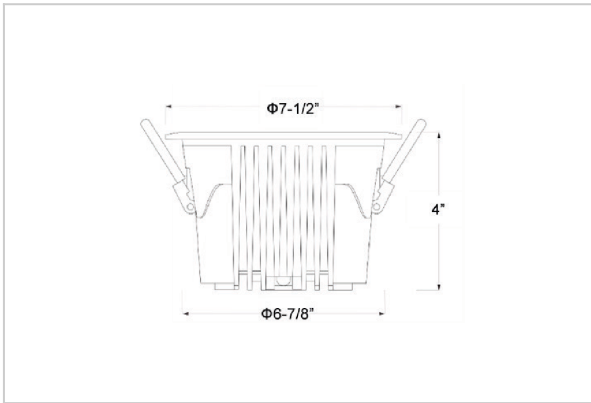

## Product Code : IK-ROCULDL-50W-30K-WH-90C-36D

Voltage	100 - 277 V AC, 50-60 Hz
Lumen Output	6318lm
Power	50W
Efficacy	140lm/w
CCT	3000K
CRI	>90
Beam Angle	36°
Light Distribution	Flood
LED Type	COB
LED Light Source	Osram SOLERIQ S 19
Start Time	Instant
Driver	Stand Alone (included)
Operating Position	Non - Swiveling Type
Dimming	On-Off / Triac / 0-10 V
Construction	Round
Mounting Type	Recessed
Heads	Single Head
Body Material	Aluminium Die cast
Finish	White
Height	4"
Diameter	7-1/2"
Cut Out	6-7/8"
Optics	Darklight Technology Black, Silver
Application Area	Classroom, Meeting Room, Office, Club, Home

### Beam Spread (Options)

Spot 15°		Medium 24°		Flood 36°		Wide Flood 60°	
ft	Ø	ft	Ø	ft	Ø	ft	Ø
3.0	0.72	3.0	1.41	3.0	2.03	3.0	3.15
9.0	2.15	9.0	4.22	9.0	6.09	9.0	9.45
15.0	3.58	15.0	7.04	15.0	10.15	15.0	15.75