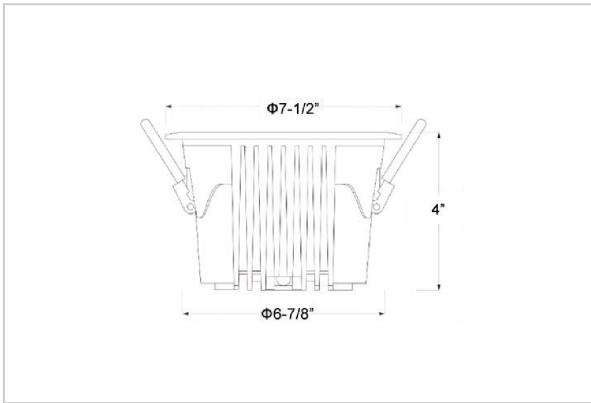

## Product Code : IK-ROCULDL-50W-27K-WH-90C-36D

Voltage	100 - 277 V AC, 50-60 Hz
Lumen Output	6000lm
Power	50W
Efficacy	140lm/w
CCT	2700K
CRI	>90
Beam Angle	36°
Light Distribution	Flood
LED Type	COB
LED Light Source	Osram SOLERIQ S 19
Start Time	Instant
Driver	Stand Alone (included)
Operating Position	Non - Swiveling Type
Dimming	On-Off / Triac / 0-10 V
Construction	Round
Mounting Type	Recessed
Heads	Single Head
Body Material	Aluminium Die cast
Finish	White
Height	4"
Diameter	7-1/2"
Cut Out	6-7/8"
Optics	Darklight Technology Black, Silver
Application Area	Classroom, Meeting Room, Office, Club, Home

### Beam Spread (Options)

Spot 15°		Medium 24°		Flood 36°		Wide Flood 60°	
ft	Ø	ft	Ø	ft	Ø	ft	Ø
3.0	0.72	3.0	1.41	3.0	2.03	3.0	3.15
9.0	2.15	9.0	4.22	9.0	6.09	9.0	9.45
15.0	3.58	15.0	7.04	15.0	10.15	15.0	15.75