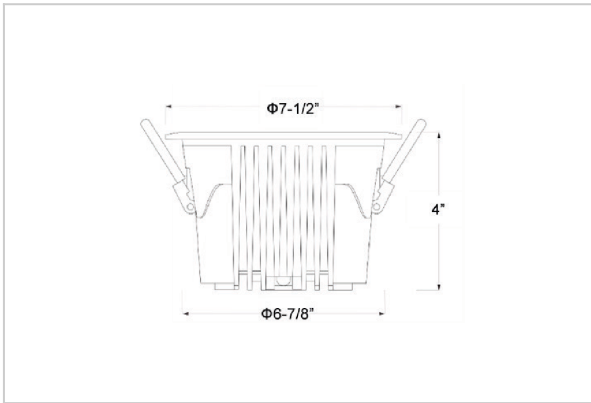

## Product Code : IK-ROCULDL-50W-40K-WH-90C-24D

|                    |   |
|--------------------|---|
| Voltage            | 100 - 277 V AC, 50-60 Hz                    |
| Lumen Output       | 7000lm                                      |
| Power              | 50W   |
| Efficacy           | 140lm/w                                     |
| CCT                | 4000K                                       |
| CRI                | >90   |
| Beam Angle         | 24°   |
| Light Distribution | Medium                                      |
| LED Type           | COB   |
| LED Light Source   | Osram SOLERIQ S 19                          |
| Start Time         | Instant                                     |
| Driver             | Stand Alone (included)                      |
| Operating Position | Non - Swiveling Type                        |
| Dimming            | On-Off / Triac / 0-10 V                     |
| Construction       | Round                                       |
| Mounting Type      | Recessed                                    |
| Heads              | Single Head                                 |
| Body Material      | Aluminium Die cast                          |
| Finish             | White                                       |
| Height             | 4"  |
| Diameter           | 7-1/2"                                      |
| Cut Out            | 6-7/8"                                      |
| Optics             | Darklight Technology Black, Silver          |
| Application Area   | Classroom, Meeting Room, Office, Club, Home |