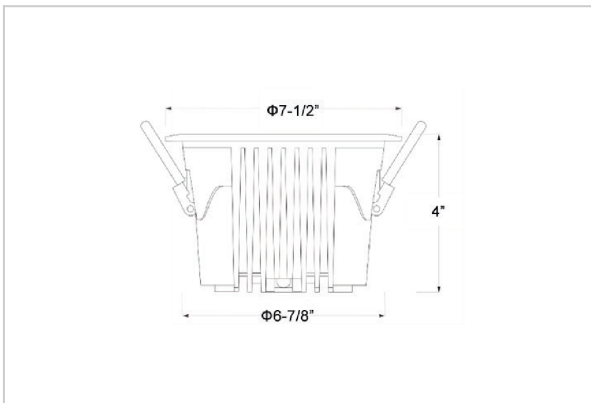

Ocul Down Lights

ITEM SKU#: 662187497631

Product Code : IK-ROCULDL-50W-40K-WH-90C-24D

Voltage	100 - 277 V AC, 50-60 Hz
Lumen Output	7000lm
Power	50W
Efficacy	140lm/w
CCT	4000K
CRI	>90
Beam Angle	24°
Light Distribution	Medium
LED Type	COB
LED Light Source	Osram SOLERIQ S 19
Start Time	Instant
Driver	Stand Alone (included)
Operating Position	Non - Swiveling Type
Dimming	On-Off / Triac / 0-10 V
Construction	Round
Mounting Type	Recessed
Heads	Single Head
Body Material	Aluminium Die cast
Finish	White
Height	4"
Diameter	7-1/2"
Cut Out	6-7/8"
Optics	Darklight Technology Black, Silver
Application Area	Classroom, Meeting Room, Office, Club, Home

Beam Spread (Options)

Spot 15°		Medium 24°		Flood 36°		Wide Flood 60°	
ft	Ø	ft	Ø	ft	Ø	ft	Ø
3.0	0.72	3.0	1.41	3.0	2.03	3.0	3.15
9.0	2.15	9.0	4.22	9.0	6.09	9.0	9.45
15.0	3.58	15.0	7.04	15.0	10.15	15.0	15.75

Ocul, a round shaped LED downlight made of aluminum die cast with high quality powder coated luminaire housing and optimum heat sink. Specular reflector & power grid /global connectors available with isolated LED Driver using Ultra bright OSRAM COB.