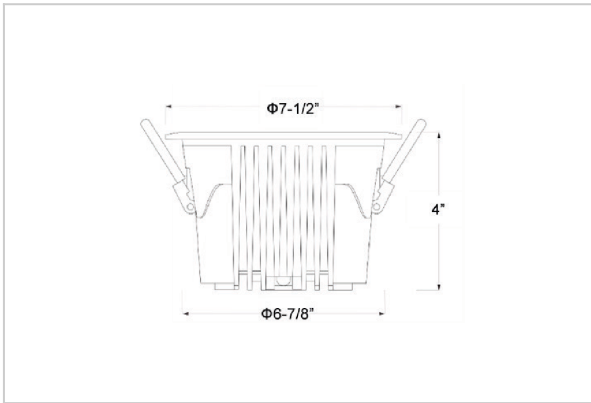

## Product Code : IK-ROCULDL-50W-35K-WH-90C-24D

Voltage	100 - 277 V AC, 50-60 Hz
Lumen Output	6650lm
Power	50W
Efficacy	140lm/w
CCT	3500K
CRI	>90
Beam Angle	24°
Light Distribution	Medium
LED Type	COB
LED Light Source	Osram SOLERIQ S 19
Start Time	Instant
Driver	Stand Alone (included)
Operating Position	Non - Swiveling Type
Dimming	On-Off / Triac / 0-10 V
Construction	Round
Mounting Type	Recessed
Heads	Single Head
Body Material	Aluminium Die cast
Finish	White
Height	4"
Diameter	7-1/2"
Cut Out	6-7/8"
Optics	Darklight Technology Black, Silver
Application Area	Classroom, Meeting Room, Office, Club, Home

### Beam Spread (Options)

Spot 15°		Medium 24°		Flood 36°		Wide Flood 60°	
ft	Ø	ft	Ø	ft	Ø	ft	Ø
3.0	0.72	3.0	1.41	3.0	2.03	3.0	3.15
9.0	2.15	9.0	4.22	9.0	6.09	9.0	9.45
15.0	3.58	15.0	7.04	15.0	10.15	15.0	15.75