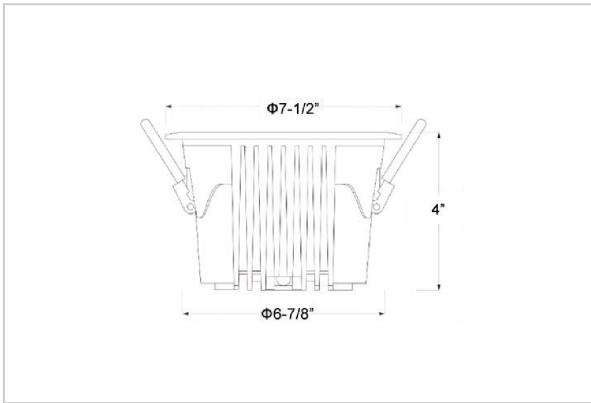

Ocul Down Lights

ITEM SKU#: 662187497617

Product Code : IK-ROCULDL-50W-30K-WH-90C-24D

Voltage	100 - 277 V AC, 50-60 Hz
Lumen Output	6318lm
Power	50W
Efficacy	140lm/w
CCT	3000K
CRI	>90
Beam Angle	24°
Light Distribution	Medium
LED Type	COB
LED Light Source	Osram SOLERIQ S 19
Start Time	Instant
Driver	Stand Alone (included)
Operating Position	Non - Swiveling Type
Dimming	On-Off / Triac / 0-10 V
Construction	Round
Mounting Type	Recessed
Heads	Single Head
Body Material	Aluminium Die cast
Finish	White
Height	4"
Diameter	7-1/2"
Cut Out	6-7/8"
Optics	Darklight Technology Black, Silver
Application Area	Classroom, Meeting Room, Office, Club, Home

Beam Spread (Options)

Spot 15°		Medium 24°		Flood 36°		Wide Flood 60°	
ft	Ø	ft	Ø	ft	Ø	ft	Ø
3.0	0.72	3.0	1.41	3.0	2.03	3.0	3.15
9.0	2.15	9.0	4.22	9.0	6.09	9.0	9.45
15.0	3.58	15.0	7.04	15.0	10.15	15.0	15.75

Ocul, a round shaped LED downlight made of aluminum die cast with high quality powder coated luminaire housing and optimum heat sink. Specular reflector & power grid /global connectors available with isolated LED Driver using Ultra bright OSRAM COB.