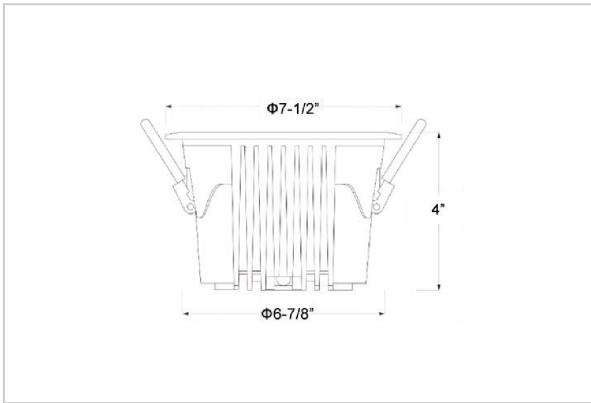

Ocul Down Lights

ITEM SKU#: 662187497617

Product Code : IK-ROCULDL-50W-30K-WH-90C-24D

| | |
|--------------------|---|
| Voltage | 100 - 277 V AC, 50-60 Hz |
| Lumen Output | 6318lm |
| Power | 50W |
| Efficacy | 140lm/w |
| CCT | 3000K |
| CRI | >90 |
| Beam Angle | 24° |
| Light Distribution | Medium |
| LED Type | COB |
| LED Light Source | Osram SOLERIQ S 19 |
| Start Time | Instant |
| Driver | Stand Alone (included) |
| Operating Position | Non - Swiveling Type |
| Dimming | On-Off / Triac / 0-10 V |
| Construction | Round |
| Mounting Type | Recessed |
| Heads | Single Head |
| Body Material | Aluminium Die cast |
| Finish | White |
| Height | 4" |
| Diameter | 7-1/2" |
| Cut Out | 6-7/8" |
| Optics | Darklight Technology Black, Silver |
| Application Area | Classroom, Meeting Room, Office, Club, Home |

Beam Spread (Options)

| Spot 15° | | Medium 24° | | Flood 36° | | Wide Flood 60° | |
|----------|------|------------|------|-----------|-------|----------------|-------|
| ft | Ø | ft | Ø | ft | Ø | ft | Ø |
| 3.0 | 0.72 | 3.0 | 1.41 | 3.0 | 2.03 | 3.0 | 3.15 |
| 9.0 | 2.15 | 9.0 | 4.22 | 9.0 | 6.09 | 9.0 | 9.45 |
| 15.0 | 3.58 | 15.0 | 7.04 | 15.0 | 10.15 | 15.0 | 15.75 |

Ocul, a round shaped LED downlight made of aluminum die cast with high quality powder coated luminaire housing and optimum heat sink. Specular reflector & power grid /global connectors available with isolated LED Driver using Ultra bright OSRAM COB.