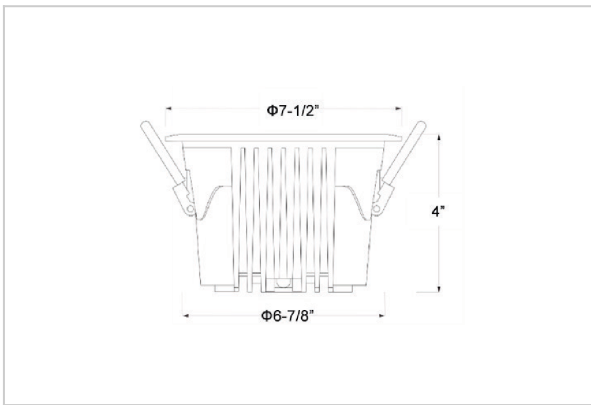

Ocul Down Lights

ITEM SKU#: 662187497600

Product Code : IK-ROCULDL-50W-27K-WH-90C-24D

Voltage	100 - 277 V AC, 50-60 Hz
Lumen Output	6000lm
Power	50W
Efficacy	140lm/w
CCT	2700K
CRI	>90
Beam Angle	24°
Light Distribution	Medium
LED Type	COB
LED Light Source	Osram SOLERIQ S 19
Start Time	Instant
Driver	Stand Alone (included)
Operating Position	Non - Swiveling Type
Dimming	On-Off / Triac / 0-10 V
Construction	Round
Mounting Type	Recessed
Heads	Single Head
Body Material	Aluminium Die cast
Finish	White
Height	4"
Diameter	7-1/2"
Cut Out	6-7/8"
Optics	Darklight Technology Black, Silver
Application Area	Classroom, Meeting Room, Office, Club, Home

Beam Spread (Options)

Spot 15°		Medium 24°		Flood 36°		Wide Flood 60°	
ft	Ø	ft	Ø	ft	Ø	ft	Ø
3.0	0.72	3.0	1.41	3.0	2.03	3.0	3.15
9.0	2.15	9.0	4.22	9.0	6.09	9.0	9.45
15.0	3.58	15.0	7.04	15.0	10.15	15.0	15.75