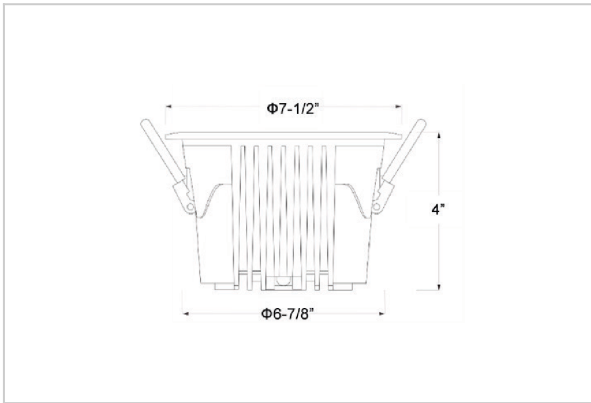

Ocul Down Lights

ITEM SKU#: 662187497594

Product Code : IK-ROCULDL-50W-40K-WH-90C-15D

Voltage	100 - 277 V AC, 50-60 Hz
Lumen Output	7000lm
Power	50W
Efficacy	140lm/w
CCT	4000K
CRI	>90
Beam Angle	15°
Light Distribution	Spot
LED Type	COB
LED Light Source	Osram SOLERIQ S 19
Start Time	Instant
Driver	Stand Alone (included)
Operating Position	Non - Swiveling Type
Dimming	On-Off / Triac / 0-10 V
Construction	Round
Mounting Type	Recessed
Heads	Single Head
Body Material	Aluminium Die cast
Finish	White
Height	4"
Diameter	7-1/2"
Cut Out	6-7/8"
Optics	Darklight Technology Black, Silver
Application Area	Classroom, Meeting Room, Office, Club, Home

Beam Spread (Options)

Spot 15°		Medium 24°		Flood 36°		Wide Flood 60°	
ft	Ø	ft	Ø	ft	Ø	ft	Ø
3.0	0.72	3.0	1.41	3.0	2.03	3.0	3.15
9.0	2.15	9.0	4.22	9.0	6.09	9.0	9.45
15.0	3.58	15.0	7.04	15.0	10.15	15.0	15.75

Ocul, a round shaped LED downlight made of aluminum die cast with high quality powder coated luminaire housing and optimum heat sink. Specular reflector & power grid /global connectors available with isolated LED Driver using Ultra bright OSRAM COB.