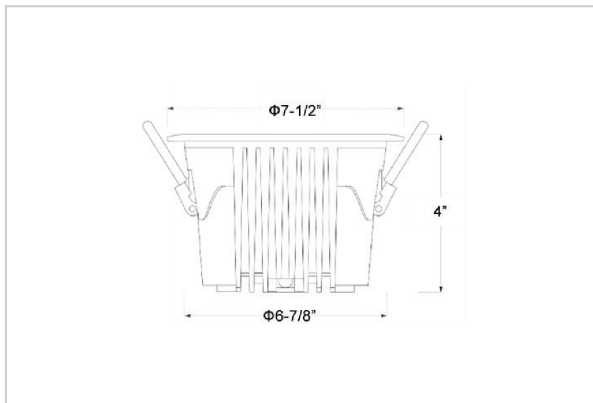

Ocul Down Lights

ITEM SKU#: 662187497587

Product Code : IK-ROCULDL-50W-35K-WH-90C-15D

Voltage	100 - 277 V AC, 50-60 Hz
Lumen Output	6650lm
Power	50W
Efficacy	140lm/w
CCT	3500K
CRI	>90
Beam Angle	15°
Light Distribution	Spot
LED Type	COB
LED Light Source	Osram SOLERIQ S 19
Start Time	Instant
Driver	Stand Alone (included)
Operating Position	Non - Swiveling Type
Dimming	On-Off / Triac / 0-10 V
Construction	Round
Mounting Type	Recessed
Heads	Single Head
Body Material	Aluminium Die cast
Finish	White
Height	4"
Diameter	7-1/2"
Cut Out	6-7/8"
Optics	Darklight Technology Black, Silver
Application Area	Classroom, Meeting Room, Office, Club, Home

Beam Spread (Options)

Spot 15°		Medium 24°		Flood 36°		Wide Flood 60°	
ft	Ø	ft	Ø	ft	Ø	ft	Ø
3.0	0.72	3.0	1.41	3.0	2.03	3.0	3.15
9.0	2.15	9.0	4.22	9.0	6.09	9.0	9.45
15.0	3.58	15.0	7.04	15.0	10.15	15.0	15.75

Ocul, a round shaped LED downlight made of aluminum die cast with high quality powder coated luminaire housing and optimum heat sink. Specular reflector & power grid /global connectors available with isolated LED Driver using Ultra bright OSRAM COB.