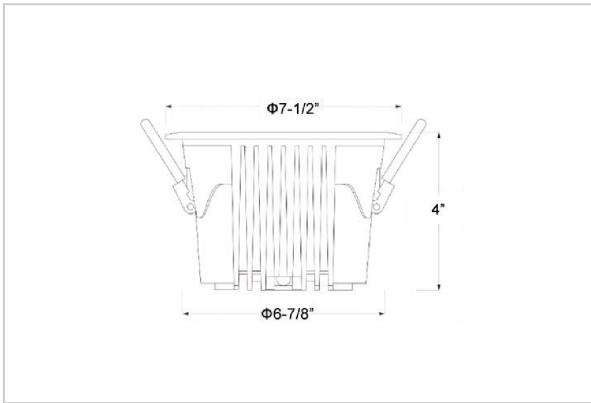

Ocul Down Lights

ITEM SKU#: 662187497587

Product Code : IK-ROCULDL-50W-35K-WH-90C-15D

Voltage	100 - 277 V AC, 50-60 Hz
Lumen Output	6650lm
Power	50W
Efficacy	140lm/w
CCT	3500K
CRI	>90
Beam Angle	15°
Light Distribution	Spot
LED Type	COB
LED Light Source	Osram SOLERIQ S 19
Start Time	Instant
Driver	Stand Alone (included)
Operating Position	Non - Swiveling Type
Dimming	On-Off / Triac / 0-10 V
Construction	Round
Mounting Type	Recessed
Heads	Single Head
Body Material	Aluminium Die cast
Finish	White
Height	4"
Diameter	7-1/2"
Cut Out	6-7/8"
Optics	Darklight Technology Black, Silver
Application Area	Classroom, Meeting Room, Office, Club, Home

Beam Spread (Options)

Spot 15°		Medium 24°		Flood 36°		Wide Flood 60°	
ft	Ø	ft	Ø	ft	Ø	ft	Ø
3.0	0.72	3.0	1.41	3.0	2.03	3.0	3.15
9.0	2.15	9.0	4.22	9.0	6.09	9.0	9.45
15.0	3.58	15.0	7.04	15.0	10.15	15.0	15.75

Ocul, a round shaped LED downlight made of aluminum die cast with high quality powder coated luminaire housing and optimum heat sink. Specular reflector & power grid /global connectors available with isolated LED Driver using Ultra bright OSRAM COB.