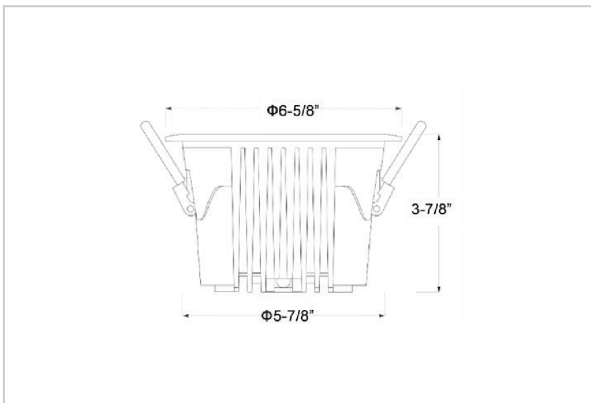

## Product Code : IK-ROCULDL-40W-40K-WH-90C-60D

Voltage	100 - 277 V AC, 50-60 Hz
Lumen Output	5600lm
Power	40W
Efficacy	140lm/w
CCT	4000K
CRI	>90
Beam Angle	60°
Light Distribution	Wide flood
LED Type	COB
LED Light Source	Osram SOLERIQ S 19
Start Time	Instant
Driver	Stand Alone (included)
Operating Position	Non - Swiveling Type
Dimming	On-Off / Triac / 0-10 V
Construction	Round
Mounting Type	Recessed
Heads	Single Head
Body Material	Aluminium Die cast
Finish	White
Height	3-7/8"
Diameter	6-5/8"
Cut Out	5-7/8"
Optics	Darklight Technology Black, Silver
Application Area	Classroom, Meeting Room, Office, Club, Home

### Beam Spread (Options)

Spot 15°		Medium 24°		Flood 36°		Wide Flood 60°	
ft	Ø	ft	Ø	ft	Ø	ft	Ø
3.0	0.72	3.0	1.41	3.0	2.03	3.0	3.15
9.0	2.15	9.0	4.22	9.0	6.09	9.0	9.45
15.0	3.58	15.0	7.04	15.0	10.15	15.0	15.75