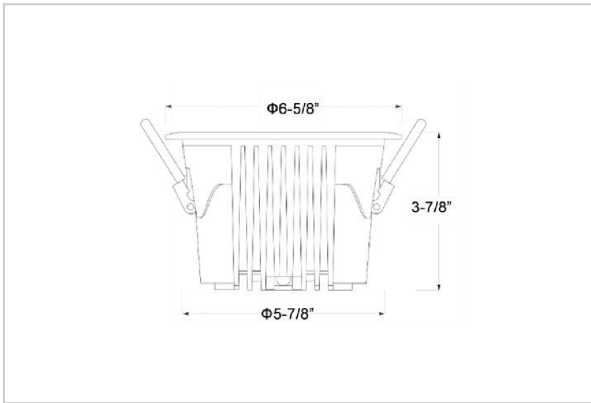

Ocul Down Lights

ITEM SKU#: 662187497525

Product Code : IK-ROCULDL-40W-35K-WH-90C-60D

| | |
|--------------------|---|
| Voltage | 100 - 277 V AC, 50-60 Hz |
| Lumen Output | 5320lm |
| Power | 40W |
| Efficacy | 140lm/w |
| CCT | 3500K |
| CRI | >90 |
| Beam Angle | 60° |
| Light Distribution | Wide flood |
| LED Type | COB |
| LED Light Source | Osram SOLERIQ S 19 |
| Start Time | Instant |
| Driver | Stand Alone (included) |
| Operating Position | Non - Swiveling Type |
| Dimming | On-Off / Triac / 0-10 V |
| Construction | Round |
| Mounting Type | Recessed |
| Heads | Single Head |
| Body Material | Aluminium Die cast |
| Finish | White |
| Height | 3-7/8" |
| Diameter | 6-5/8" |
| Cut Out | 5-7/8" |
| Optics | Darklight Technology Black, Silver |
| Application Area | Classroom, Meeting Room, Office, Club, Home |

Beam Spread (Options)

| Spot 15° | | Medium 24° | | Flood 36° | | Wide Flood 60° | |
|----------|------|------------|------|-----------|-------|----------------|-------|
| ft | Ø | ft | Ø | ft | Ø | ft | Ø |
| 3.0 | 0.72 | 3.0 | 1.41 | 3.0 | 2.03 | 3.0 | 3.15 |
| 9.0 | 2.15 | 9.0 | 4.22 | 9.0 | 6.09 | 9.0 | 9.45 |
| 15.0 | 3.58 | 15.0 | 7.04 | 15.0 | 10.15 | 15.0 | 15.75 |

Ocul, a round shaped LED downlight made of aluminum die cast with high quality powder coated luminaire housing and optimum heat sink. Specular reflector & power grid /global connectors available with isolated LED Driver using Ultra bright OSRAM COB.