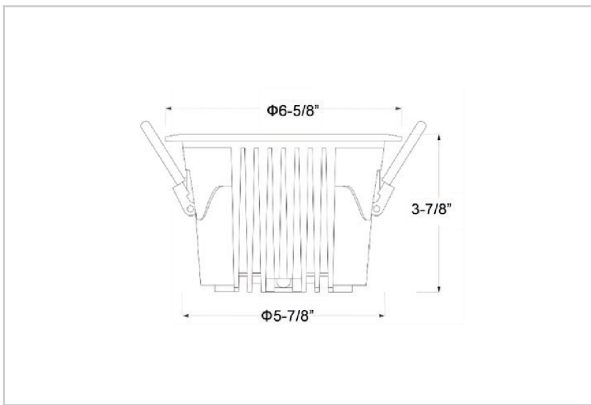

## Product Code : IK-ROCULDL-40W-30K-WH-90C-60D

Voltage	100 - 277 V AC, 50-60 Hz
Lumen Output	5054lm
Power	40W
Efficacy	140lm/w
CCT	3000K
CRI	>90
Beam Angle	60°
Light Distribution	Wide flood
LED Type	COB
LED Light Source	Osram SOLERIQ S 19
Start Time	Instant
Driver	Stand Alone (included)
Operating Position	Non - Swiveling Type
Dimming	On-Off / Triac / 0-10 V
Construction	Round
Mounting Type	Recessed
Heads	Single Head
Body Material	Aluminium Die cast
Finish	White
Height	3-7/8"
Diameter	6-5/8"
Cut Out	5-7/8"
Optics	Darklight Technology Black, Silver
Application Area	Classroom, Meeting Room, Office, Club, Home

### Beam Spread (Options)

Spot 15°		Medium 24°		Flood 36°		Wide Flood 60°	
ft	Ø	ft	Ø	ft	Ø	ft	Ø
3.0	0.72	3.0	1.41	3.0	2.03	3.0	3.15
9.0	2.15	9.0	4.22	9.0	6.09	9.0	9.45
15.0	3.58	15.0	7.04	15.0	10.15	15.0	15.75