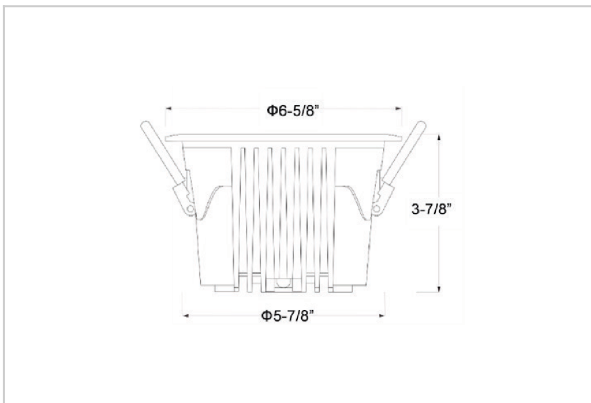

## Product Code : IK-ROCULDL-40W-27K-WH-90C-60D

Voltage	100 - 277 V AC, 50-60 Hz
Lumen Output	4800lm
Power	40W
Efficacy	140lm/w
CCT	2700K
CRI	>90
Beam Angle	60°
Light Distribution	Wide flood
LED Type	COB
LED Light Source	Osram SOLERIQ S 19
Start Time	Instant
Driver	Stand Alone (included)
Operating Position	Non - Swiveling Type
Dimming	On-Off / Triac / 0-10 V
Construction	Round
Mounting Type	Recessed
Heads	Single Head
Body Material	Aluminium Die cast
Finish	White
Height	3-7/8"
Diameter	6-5/8"
Cut Out	5-7/8"
Optics	Darklight Technology Black, Silver
Application Area	Classroom, Meeting Room, Office, Club, Home

### Beam Spread (Options)

Spot 15°		Medium 24°		Flood 36°		Wide Flood 60°	
ft	Ø	ft	Ø	ft	Ø	ft	Ø
3.0	0.72	3.0	1.41	3.0	2.03	3.0	3.15
9.0	2.15	9.0	4.22	9.0	6.09	9.0	9.45
15.0	3.58	15.0	7.04	15.0	10.15	15.0	15.75