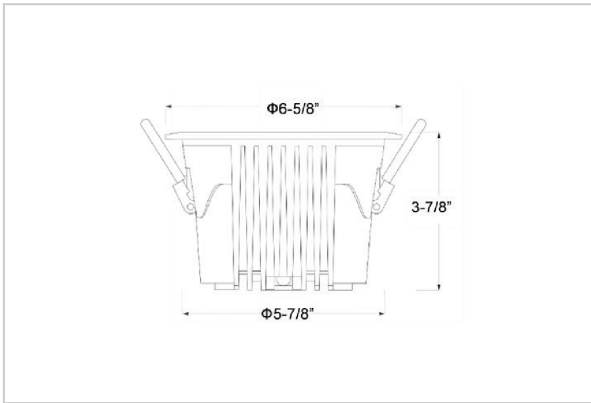

Ocul Down Lights

ITEM SKU#: 662187497471

Product Code : IK-ROCULDL-40W-35K-WH-90C-36D

Voltage	100 - 277 V AC, 50-60 Hz
Lumen Output	5320lm
Power	40W
Efficacy	140lm/w
CCT	3500K
CRI	>90
Beam Angle	36°
Light Distribution	Flood
LED Type	COB
LED Light Source	Osram SOLERIQ S 19
Start Time	Instant
Driver	Stand Alone (included)
Operating Position	Non - Swiveling Type
Dimming	On-Off / Triac / 0-10 V
Construction	Round
Mounting Type	Recessed
Heads	Single Head
Body Material	Aluminium Die cast
Finish	White
Height	3-7/8"
Diameter	6-5/8"
Cut Out	5-7/8"
Optics	Darklight Technology Black, Silver
Application Area	Classroom, Meeting Room, Office, Club, Home

Beam Spread (Options)

Spot 15°		Medium 24°		Flood 36°		Wide Flood 60°	
ft	Ø	ft	Ø	ft	Ø	ft	Ø
3.0	0.72	3.0	1.41	3.0	2.03	3.0	3.15
9.0	2.15	9.0	4.22	9.0	6.09	9.0	9.45
15.0	3.58	15.0	7.04	15.0	10.15	15.0	15.75

Ocul, a round shaped LED downlight made of aluminum die cast with high quality powder coated luminaire housing and optimum heat sink. Specular reflector & power grid /global connectors available with isolated LED Driver using Ultra bright OSRAM COB.