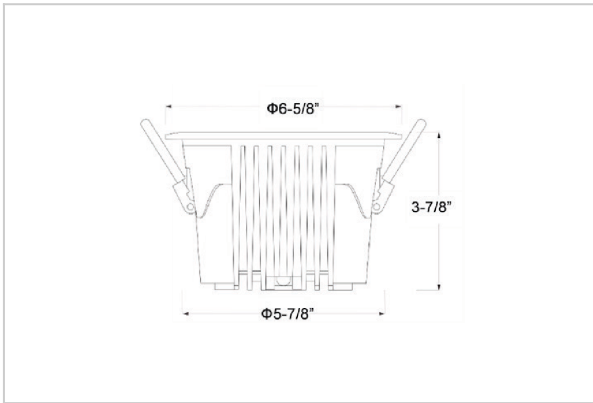

Ocul Down Lights

ITEM SKU#: 662187497426

Product Code : IK-ROCULDL-40W-35K-WH-90C-24D

Voltage	100 - 277 V AC, 50-60 Hz
Lumen Output	5320lm
Power	40W
Efficacy	140lm/w
CCT	3500K
CRI	>90
Beam Angle	24°
Light Distribution	Medium
LED Type	COB
LED Light Source	Osram SOLERIQ S 19
Start Time	Instant
Driver	Stand Alone (included)
Operating Position	Non - Swiveling Type
Dimming	On-Off / Triac / 0-10 V
Construction	Round
Mounting Type	Recessed
Heads	Single Head
Body Material	Aluminium Die cast
Finish	White
Height	3-7/8"
Diameter	6-5/8"
Cut Out	5-7/8"
Optics	Darklight Technology Black, Silver
Application Area	Classroom, Meeting Room, Office, Club, Home

Beam Spread (Options)

Spot 15°		Medium 24°		Flood 36°		Wide Flood 60°	
ft	Ø	ft	Ø	ft	Ø	ft	Ø
3.0	0.72	3.0	1.41	3.0	2.03	3.0	3.15
9.0	2.15	9.0	4.22	9.0	6.09	9.0	9.45
15.0	3.58	15.0	7.04	15.0	10.15	15.0	15.75

Ocul, a round shaped LED downlight made of aluminum die cast with high quality powder coated luminaire housing and optimum heat sink. Specular reflector & power grid /global connectors available with isolated LED Driver using Ultra bright OSRAM COB.