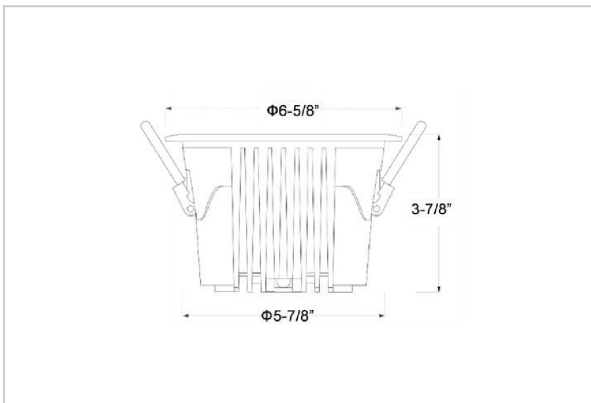

Ocul Down Lights

ITEM SKU#: 662187497419

Product Code : IK-ROCULDL-40W-30K-WH-90C-24D

Voltage	100 - 277 V AC, 50-60 Hz
Lumen Output	5054lm
Power	40W
Efficacy	140lm/w
CCT	3000K
CRI	>90
Beam Angle	24°
Light Distribution	Medium
LED Type	COB
LED Light Source	Osram SOLERIQ S 19
Start Time	Instant
Driver	Stand Alone (included)
Operating Position	Non - Swiveling Type
Dimming	On-Off / Triac / 0-10 V
Construction	Round
Mounting Type	Recessed
Heads	Single Head
Body Material	Aluminium Die cast
Finish	White
Height	3-7/8"
Diameter	6-5/8"
Cut Out	5-7/8"
Optics	Darklight Technology Black, Silver
Application Area	Classroom, Meeting Room, Office, Club, Home

Beam Spread (Options)

Spot 15°		Medium 24°		Flood 36°		Wide Flood 60°	
ft	Ø	ft	Ø	ft	Ø	ft	Ø
3.0	0.72	3.0	1.41	3.0	2.03	3.0	3.15
9.0	2.15	9.0	4.22	9.0	6.09	9.0	9.45
15.0	3.58	15.0	7.04	15.0	10.15	15.0	15.75

Ocul, a round shaped LED downlight made of aluminum die cast with high quality powder coated luminaire housing and optimum heat sink. Specular reflector & power grid /global connectors available with isolated LED Driver using Ultra bright OSRAM COB.