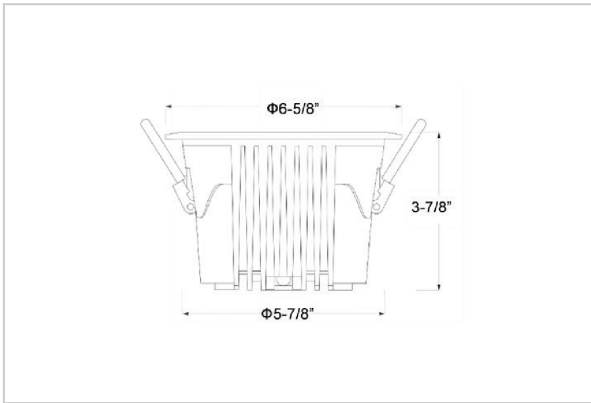

Ocul Down Lights

ITEM SKU#: 662187497419

Product Code : IK-ROCULDL-40W-30K-WH-90C-24D

Voltage	100 - 277 V AC, 50-60 Hz
Lumen Output	5054lm
Power	40W
Efficacy	140lm/w
CCT	3000K
CRI	>90
Beam Angle	24°
Light Distribution	Medium
LED Type	COB
LED Light Source	Osram SOLERIQ S 19
Start Time	Instant
Driver	Stand Alone (included)
Operating Position	Non - Swiveling Type
Dimming	On-Off / Triac / 0-10 V
Construction	Round
Mounting Type	Recessed
Heads	Single Head
Body Material	Aluminium Die cast
Finish	White
Height	3-7/8"
Diameter	6-5/8"
Cut Out	5-7/8"
Optics	Darklight Technology Black, Silver
Application Area	Classroom, Meeting Room, Office, Club, Home

Beam Spread (Options)

Spot 15°		Medium 24°		Flood 36°		Wide Flood 60°	
ft	Ø	ft	Ø	ft	Ø	ft	Ø
3.0	0.72	3.0	1.41	3.0	2.03	3.0	3.15
9.0	2.15	9.0	4.22	9.0	6.09	9.0	9.45
15.0	3.58	15.0	7.04	15.0	10.15	15.0	15.75

Ocul, a round shaped LED downlight made of aluminum die cast with high quality powder coated luminaire housing and optimum heat sink. Specular reflector & power grid /global connectors available with isolated LED Driver using Ultra bright OSRAM COB.