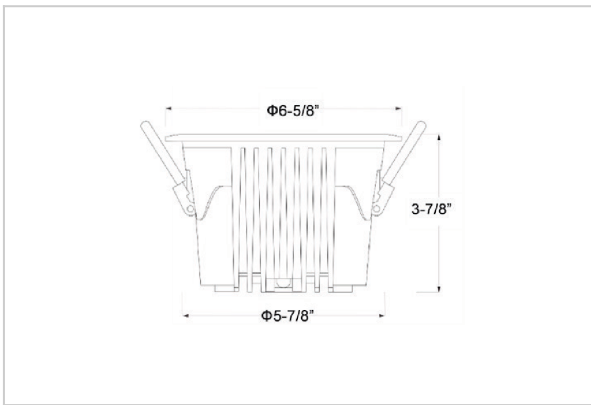

Ocul Down Lights

ITEM SKU#: 662187497402

Product Code : IK-ROCULDL-40W-27K-WH-90C-24D

Voltage	100 - 277 V AC, 50-60 Hz
Lumen Output	4800lm
Power	40W
Efficacy	140lm/w
CCT	2700K
CRI	>90
Beam Angle	24°
Light Distribution	Medium
LED Type	COB
LED Light Source	Osram SOLERIQ S 19
Start Time	Instant
Driver	Stand Alone (included)
Operating Position	Non - Swiveling Type
Dimming	On-Off / Triac / 0-10 V
Construction	Round
Mounting Type	Recessed
Heads	Single Head
Body Material	Aluminium Die cast
Finish	White
Height	3-7/8"
Diameter	6-5/8"
Cut Out	5-7/8"
Optics	Darklight Technology Black, Silver
Application Area	Classroom, Meeting Room, Office, Club, Home

Beam Spread (Options)

Spot 15°		Medium 24°		Flood 36°		Wide Flood 60°	
ft	Ø	ft	Ø	ft	Ø	ft	Ø
3.0	0.72	3.0	1.41	3.0	2.03	3.0	3.15
9.0	2.15	9.0	4.22	9.0	6.09	9.0	9.45
15.0	3.58	15.0	7.04	15.0	10.15	15.0	15.75

Ocul, a round shaped LED downlight made of aluminum die cast with high quality powder coated luminaire housing and optimum heat sink. Specular reflector & power grid /global connectors available with isolated LED Driver using Ultra bright OSRAM COB.