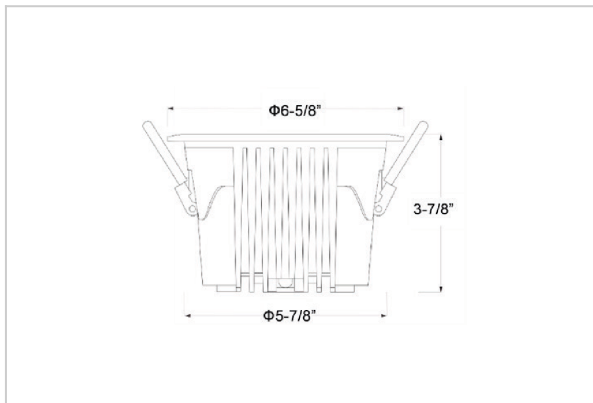

Ocul Down Lights

ITEM SKU#: 662187497396

Product Code : IK-ROCULDL-40W-40K-WH-90C-15D

| | |
|--------------------|---|
| Voltage | 100 - 277 V AC, 50-60 Hz |
| Lumen Output | 5600lm |
| Power | 40W |
| Efficacy | 140lm/w |
| CCT | 4000K |
| CRI | >90 |
| Beam Angle | 15° |
| Light Distribution | Spot |
| LED Type | COB |
| LED Light Source | Osram SOLERIQ S 19 |
| Start Time | Instant |
| Driver | Stand Alone (included) |
| Operating Position | Non - Swiveling Type |
| Dimming | On-Off / Triac / 0-10 V |
| Construction | Round |
| Mounting Type | Recessed |
| Heads | Single Head |
| Body Material | Aluminium Die cast |
| Finish | White |
| Height | 3-7/8" |
| Diameter | 6-5/8" |
| Cut Out | 5-7/8" |
| Optics | Darklight Technology Black, Silver |
| Application Area | Classroom, Meeting Room, Office, Club, Home |

Beam Spread (Options)

| Spot 15° | | Medium 24° | | Flood 36° | | Wide Flood 60° | |
|----------|------|------------|------|-----------|-------|----------------|-------|
| ft | Ø | ft | Ø | ft | Ø | ft | Ø |
| 3.0 | 0.72 | 3.0 | 1.41 | 3.0 | 2.03 | 3.0 | 3.15 |
| 9.0 | 2.15 | 9.0 | 4.22 | 9.0 | 6.09 | 9.0 | 9.45 |
| 15.0 | 3.58 | 15.0 | 7.04 | 15.0 | 10.15 | 15.0 | 15.75 |

Ocul, a round shaped LED downlight made of aluminum die cast with high quality powder coated luminaire housing and optimum heat sink. Specular reflector & power grid /global connectors available with isolated LED Driver using Ultra bright OSRAM COB.