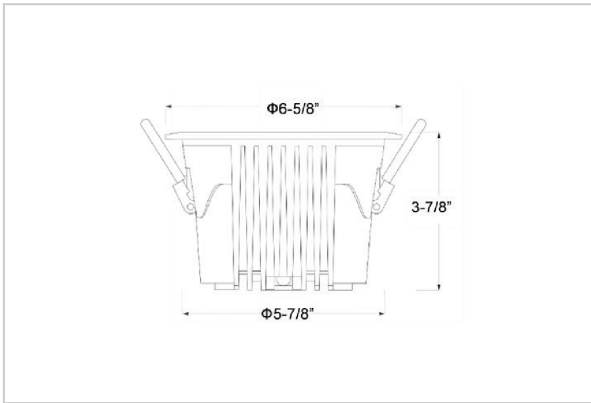

Ocul Down Lights

ITEM SKU#: 662187497389

Product Code : IK-ROCULDL-40W-35K-WH-90C-15D

Voltage	100 - 277 V AC, 50-60 Hz
Lumen Output	5320lm
Power	40W
Efficacy	140lm/w
CCT	3500K
CRI	>90
Beam Angle	15°
Light Distribution	Spot
LED Type	COB
LED Light Source	Osram SOLERIQ S 19
Start Time	Instant
Driver	Stand Alone (included)
Operating Position	Non - Swiveling Type
Dimming	On-Off / Triac / 0-10 V
Construction	Round
Mounting Type	Recessed
Heads	Single Head
Body Material	Aluminium Die cast
Finish	White
Height	3-7/8"
Diameter	6-5/8"
Cut Out	5-7/8"
Optics	Darklight Technology Black, Silver
Application Area	Classroom, Meeting Room, Office, Club, Home

Beam Spread (Options)

Spot 15°		Medium 24°		Flood 36°		Wide Flood 60°	
ft	Ø	ft	Ø	ft	Ø	ft	Ø
3.0	0.72	3.0	1.41	3.0	2.03	3.0	3.15
9.0	2.15	9.0	4.22	9.0	6.09	9.0	9.45
15.0	3.58	15.0	7.04	15.0	10.15	15.0	15.75

Ocul, a round shaped LED downlight made of aluminum die cast with high quality powder coated luminaire housing and optimum heat sink. Specular reflector & power grid /global connectors available with isolated LED Driver using Ultra bright OSRAM COB.