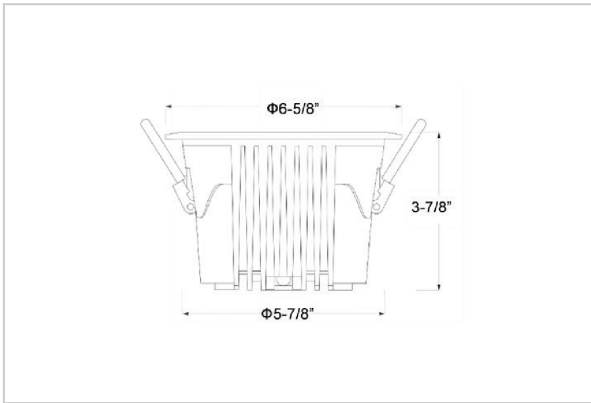

## Product Code : IK-ROCULDL-40W-30K-WH-90C-15D

Voltage	100 - 277 V AC, 50-60 Hz
Lumen Output	5054lm
Power	40W
Efficacy	140lm/w
CCT	3000K
CRI	>90
Beam Angle	15°
Light Distribution	Spot
LED Type	COB
LED Light Source	Osram SOLERIQ S 19
Start Time	Instant
Driver	Stand Alone (included)
Operating Position	Non - Swiveling Type
Dimming	On-Off / Triac / 0-10 V
Construction	Round
Mounting Type	Recessed
Heads	Single Head
Body Material	Aluminium Die cast
Finish	White
Height	3-7/8"
Diameter	6-5/8"
Cut Out	5-7/8"
Optics	Darklight Technology Black, Silver
Application Area	Classroom, Meeting Room, Office, Club, Home

### Beam Spread (Options)

Spot 15°		Medium 24°		Flood 36°		Wide Flood 60°	
ft	Ø	ft	Ø	ft	Ø	ft	Ø
3.0	0.72	3.0	1.41	3.0	2.03	3.0	3.15
9.0	2.15	9.0	4.22	9.0	6.09	9.0	9.45
15.0	3.58	15.0	7.04	15.0	10.15	15.0	15.75