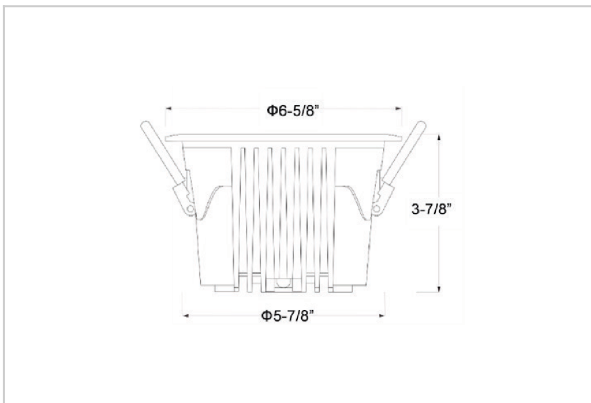

## Product Code : IK-ROCULDL-30W-35K-WH-90C-60D

Voltage	100 - 277 V AC, 50-60 Hz
Lumen Output	3990lm
Power	30W
Efficacy	140lm/w
CCT	3500K
CRI	>90
Beam Angle	60°
Light Distribution	Wide flood
LED Type	COB
LED Light Source	Osram SOLERIQ S 19
Start Time	Instant
Driver	Stand Alone (included)
Operating Position	Non - Swiveling Type
Dimming	On-Off / Triac / 0-10 V
Construction	Round
Mounting Type	Recessed
Heads	Single Head
Body Material	Aluminium Die cast
Finish	White
Height	3-7/8"
Diameter	6-5/8"
Cut Out	5-7/8"
Optics	Darklight Technology Black, Silver
Application Area	Classroom, Meeting Room, Office, Club, Home

### Beam Spread (Options)

Spot	15°	Medium	24°	Flood	36°	Wide Flood	60°
ft	Ø	ft	Ø	ft	Ø	ft	Ø
3.0	0.72	3.0	1.41	3.0	2.03	3.0	3.15
9.0	2.15	9.0	4.22	9.0	6.09	9.0	9.45
15.0	3.58	15.0	7.04	15.0	10.15	15.0	15.75