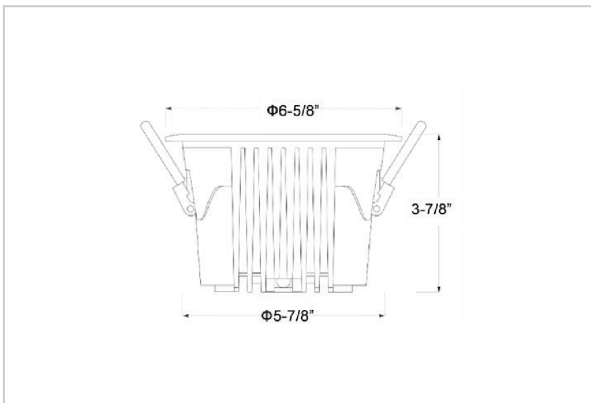

Ocul Down Lights

ITEM SKU#: 662187497341

Product Code : IK-ROCULDL-30W-35K-WH-90C-60D

Voltage	100 - 277 V AC, 50-60 Hz
Lumen Output	3990lm
Power	30W
Efficacy	140lm/w
CCT	3500K
CRI	>90
Beam Angle	60°
Light Distribution	Wide flood
LED Type	COB
LED Light Source	Osram SOLERIQ S 19
Start Time	Instant
Driver	Stand Alone (included)
Operating Position	Non - Swiveling Type
Dimming	On-Off / Triac / 0-10 V
Construction	Round
Mounting Type	Recessed
Heads	Single Head
Body Material	Aluminium Die cast
Finish	White
Height	3-7/8"
Diameter	6-5/8"
Cut Out	5-7/8"
Optics	Darklight Technology Black, Silver
Application Area	Classroom, Meeting Room, Office, Club, Home

Beam Spread (Options)

Spot 15°		Medium 24°		Flood 36°		Wide Flood 60°	
ft	Ø	ft	Ø	ft	Ø	ft	Ø
3.0	0.72	3.0	1.41	3.0	2.03	3.0	3.15
9.0	2.15	9.0	4.22	9.0	6.09	9.0	9.45
15.0	3.58	15.0	7.04	15.0	10.15	15.0	15.75

Ocul, a round shaped LED downlight made of aluminum die cast with high quality powder coated luminaire housing and optimum heat sink. Specular reflector & power grid /global connectors available with isolated LED Driver using Ultra bright OSRAM COB.