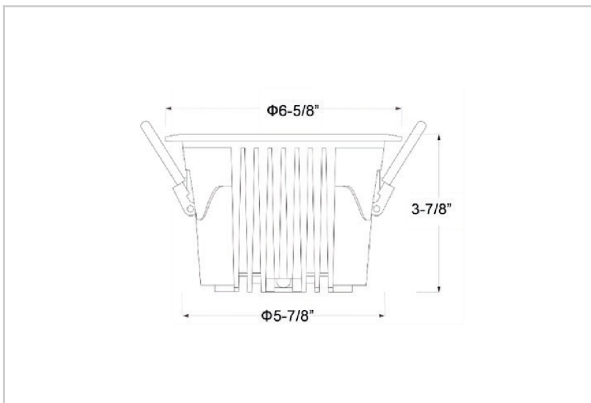

Ocul Down Lights

ITEM SKU#: 662187497334

Product Code : IK-ROCULDL-30W-30K-WH-90C-60D

Voltage	100 - 277 V AC, 50-60 Hz
Lumen Output	3790lm
Power	30W
Efficacy	140lm/w
CCT	3000K
CRI	>90
Beam Angle	60°
Light Distribution	Wide flood
LED Type	COB
LED Light Source	Osram SOLERIQ S 19
Start Time	Instant
Driver	Stand Alone (included)
Operating Position	Non - Swiveling Type
Dimming	On-Off / Triac / 0-10 V
Construction	Round
Mounting Type	Recessed
Heads	Single Head
Body Material	Aluminium Die cast
Finish	White
Height	3-7/8"
Diameter	6-5/8"
Cut Out	5-7/8"
Optics	Darklight Technology Black, Silver
Application Area	Classroom, Meeting Room, Office, Club, Home

Beam Spread (Options)

Spot 15°		Medium 24°		Flood 36°		Wide Flood 60°	
ft	Ø	ft	Ø	ft	Ø	ft	Ø
3.0	0.72	3.0	1.41	3.0	2.03	3.0	3.15
9.0	2.15	9.0	4.22	9.0	6.09	9.0	9.45
15.0	3.58	15.0	7.04	15.0	10.15	15.0	15.75

Ocul, a round shaped LED downlight made of aluminum die cast with high quality powder coated luminaire housing and optimum heat sink. Specular reflector & power grid /global connectors available with isolated LED Driver using Ultra bright OSRAM COB.