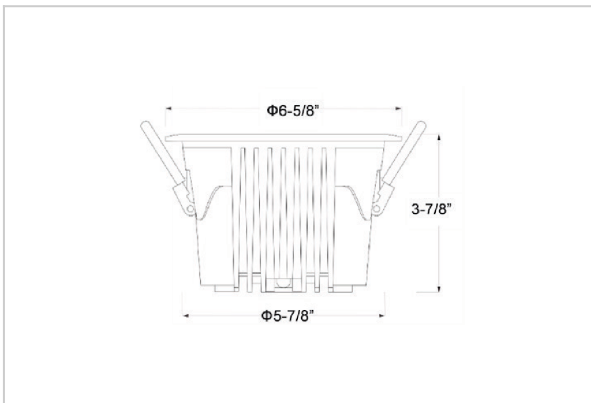

## Product Code : IK-ROCULDL-30W-27K-WH-90C-60D

Voltage	100 - 277 V AC, 50-60 Hz
Lumen Output	3600lm
Power	30W
Efficacy	140lm/w
CCT	2700K
CRI	>90
Beam Angle	60°
Light Distribution	Wide flood
LED Type	COB
LED Light Source	Osram SOLERIQ S 19
Start Time	Instant
Driver	Stand Alone (included)
Operating Position	Non - Swiveling Type
Dimming	On-Off / Triac / 0-10 V
Construction	Round
Mounting Type	Recessed
Heads	Single Head
Body Material	Aluminium Die cast
Finish	White
Height	3-7/8"
Diameter	6-5/8"
Cut Out	5-7/8"
Optics	Darklight Technology Black, Silver
Application Area	Classroom, Meeting Room, Office, Club, Home

### Beam Spread (Options)

Spot	15°	Medium	24°	Flood	36°	Wide Flood	60°
ft	Ø	ft	Ø	ft	Ø	ft	Ø
3.0	0.72	3.0	1.41	3.0	2.03	3.0	3.15
9.0	2.15	9.0	4.22	9.0	6.09	9.0	9.45
15.0	3.58	15.0	7.04	15.0	10.15	15.0	15.75