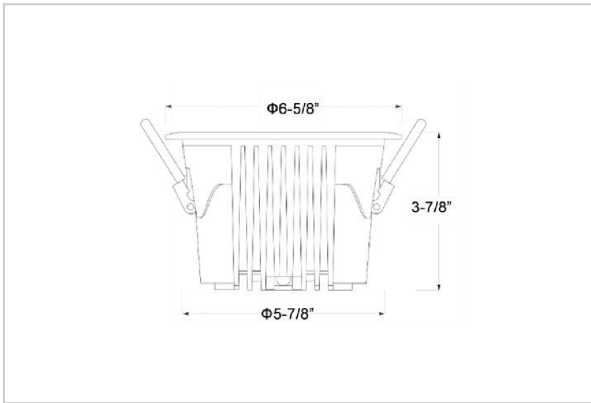

Ocul Down Lights

ITEM SKU#: 662187497327

Product Code : IK-ROCULDL-30W-27K-WH-90C-60D

Voltage	100 - 277 V AC, 50-60 Hz
Lumen Output	3600lm
Power	30W
Efficacy	140lm/w
CCT	2700K
CRI	>90
Beam Angle	60°
Light Distribution	Wide flood
LED Type	COB
LED Light Source	Osram SOLERIQ S 19
Start Time	Instant
Driver	Stand Alone (included)
Operating Position	Non - Swiveling Type
Dimming	On-Off / Triac / 0-10 V
Construction	Round
Mounting Type	Recessed
Heads	Single Head
Body Material	Aluminium Die cast
Finish	White
Height	3-7/8"
Diameter	6-5/8"
Cut Out	5-7/8"
Optics	Darklight Technology Black, Silver
Application Area	Classroom, Meeting Room, Office, Club, Home

Beam Spread (Options)

Spot 15°		Medium 24°		Flood 36°		Wide Flood 60°	
ft	Ø	ft	Ø	ft	Ø	ft	Ø
3.0	0.72	3.0	1.41	3.0	2.03	3.0	3.15
9.0	2.15	9.0	4.22	9.0	6.09	9.0	9.45
15.0	3.58	15.0	7.04	15.0	10.15	15.0	15.75

Ocul, a round shaped LED downlight made of aluminum die cast with high quality powder coated luminaire housing and optimum heat sink. Specular reflector & power grid /global connectors available with isolated LED Driver using Ultra bright OSRAM COB.