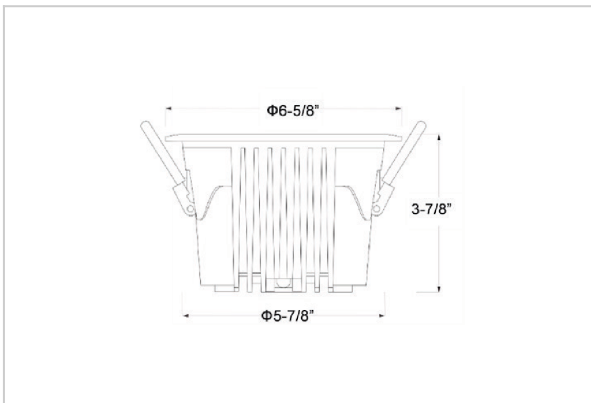

Ocul Down Lights

ITEM SKU#: 662187497310

Product Code : IK-ROCULDL-30W-40K-WH-90C-36D

Voltage	100 - 277 V AC, 50-60 Hz
Lumen Output	4200lm
Power	30W
Efficacy	140lm/w
CCT	4000K
CRI	>90
Beam Angle	36°
Light Distribution	Flood
LED Type	COB
LED Light Source	Osram SOLERIQ S 19
Start Time	Instant
Driver	Stand Alone (included)
Operating Position	Non - Swiveling Type
Dimming	On-Off / Triac / 0-10 V
Construction	Round
Mounting Type	Recessed
Heads	Single Head
Body Material	Aluminium Die cast
Finish	White
Height	3-7/8"
Diameter	6-5/8"
Cut Out	5-7/8"
Optics	Darklight Technology Black, Silver
Application Area	Classroom, Meeting Room, Office, Club, Home

Beam Spread (Options)

Spot	15°	Medium	24°	Flood	36°	Wide Flood	60°
ft	Ø	ft	Ø	ft	Ø	ft	Ø
3.0	0.72	3.0	1.41	3.0	2.03	3.0	3.15
9.0	2.15	9.0	4.22	9.0	6.09	9.0	9.45
15.0	3.58	15.0	7.04	15.0	10.15	15.0	15.75

Ocul, a round shaped LED downlight made of aluminum die cast with high quality powder coated luminaire housing and optimum heat sink. Specular reflector & power grid /global connectors available with isolated LED Driver using Ultra bright OSRAM COB.