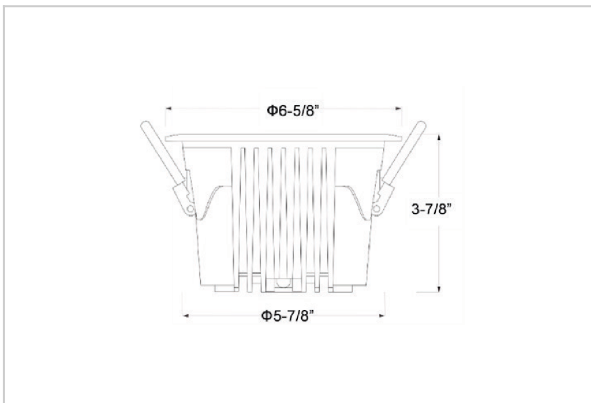

Ocul Down Lights

ITEM SKU#: 662187497310

Product Code : IK-ROCULDL-30W-40K-WH-90C-36D

| | |
|--------------------|---|
| Voltage | 100 - 277 V AC, 50-60 Hz |
| Lumen Output | 4200lm |
| Power | 30W |
| Efficacy | 140lm/w |
| CCT | 4000K |
| CRI | >90 |
| Beam Angle | 36° |
| Light Distribution | Flood |
| LED Type | COB |
| LED Light Source | Osram SOLERIQ S 19 |
| Start Time | Instant |
| Driver | Stand Alone (included) |
| Operating Position | Non - Swiveling Type |
| Dimming | On-Off / Triac / 0-10 V |
| Construction | Round |
| Mounting Type | Recessed |
| Heads | Single Head |
| Body Material | Aluminium Die cast |
| Finish | White |
| Height | 3-7/8" |
| Diameter | 6-5/8" |
| Cut Out | 5-7/8" |
| Optics | Darklight Technology Black, Silver |
| Application Area | Classroom, Meeting Room, Office, Club, Home |

Beam Spread (Options)

| Spot | 15° | Medium | 24° | Flood | 36° | Wide Flood | 60° |
|------|------|--------|------|-------|-------|------------|-------|
| ft | Ø | ft | Ø | ft | Ø | ft | Ø |
| 3.0 | 0.72 | 3.0 | 1.41 | 3.0 | 2.03 | 3.0 | 3.15 |
| 9.0 | 2.15 | 9.0 | 4.22 | 9.0 | 6.09 | 9.0 | 9.45 |
| 15.0 | 3.58 | 15.0 | 7.04 | 15.0 | 10.15 | 15.0 | 15.75 |

Ocul, a round shaped LED downlight made of aluminum die cast with high quality powder coated luminaire housing and optimum heat sink. Specular reflector & power grid /global connectors available with isolated LED Driver using Ultra bright OSRAM COB.