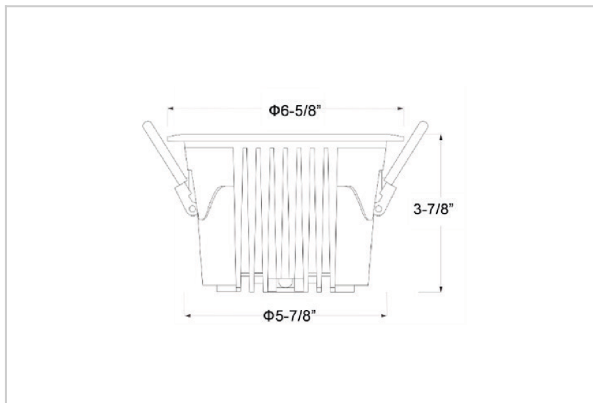

Ocul Down Lights

ITEM SKU#: 662187497303

Product Code : IK-ROCULDL-30W-35K-WH-90C-36D

Voltage	100 - 277 V AC, 50-60 Hz
Lumen Output	3990lm
Power	30W
Efficacy	140lm/w
CCT	3500K
CRI	>90
Beam Angle	36°
Light Distribution	Flood
LED Type	COB
LED Light Source	Osram SOLERIQ S 19
Start Time	Instant
Driver	Stand Alone (included)
Operating Position	Non - Swiveling Type
Dimming	On-Off / Triac / 0-10 V
Construction	Round
Mounting Type	Recessed
Heads	Single Head
Body Material	Aluminium Die cast
Finish	White
Height	3-7/8"
Diameter	6-5/8"
Cut Out	5-7/8"
Optics	Darklight Technology Black, Silver
Application Area	Classroom, Meeting Room, Office, Club, Home

Beam Spread (Options)

Spot 15°		Medium 24°		Flood 36°		Wide Flood 60°	
ft	Ø	ft	Ø	ft	Ø	ft	Ø
3.0	0.72	3.0	1.41	3.0	2.03	3.0	3.15
9.0	2.15	9.0	4.22	9.0	6.09	9.0	9.45
15.0	3.58	15.0	7.04	15.0	10.15	15.0	15.75

Ocul, a round shaped LED downlight made of aluminum die cast with high quality powder coated luminaire housing and optimum heat sink. Specular reflector & power grid /global connectors available with isolated LED Driver using Ultra bright OSRAM COB.