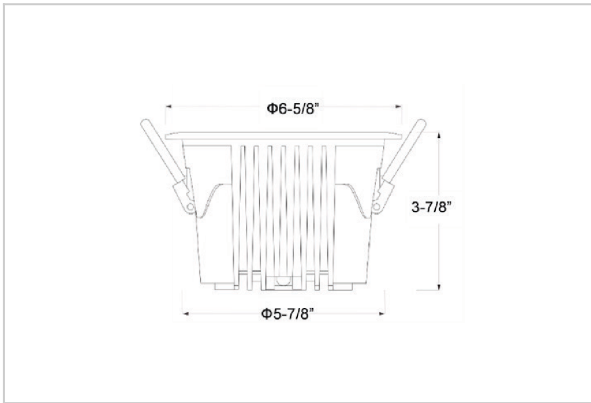

## Product Code : IK-ROCULDL-30W-30K-WH-90C-36D

Voltage	100 - 277 V AC, 50-60 Hz
Lumen Output	3790lm
Power	30W
Efficacy	140lm/w
CCT	3000K
CRI	>90
Beam Angle	36°
Light Distribution	Flood
LED Type	COB
LED Light Source	Osram SOLERIQ S 19
Start Time	Instant
Driver	Stand Alone (included)
Operating Position	Non - Swiveling Type
Dimming	On-Off / Triac / 0-10 V
Construction	Round
Mounting Type	Recessed
Heads	Single Head
Body Material	Aluminium Die cast
Finish	White
Height	3-7/8"
Diameter	6-5/8"
Cut Out	5-7/8"
Optics	Darklight Technology Black, Silver
Application Area	Classroom, Meeting Room, Office, Club, Home

### Beam Spread (Options)

Spot 15°		Medium 24°		Flood 36°		Wide Flood 60°	
ft	Ø	ft	Ø	ft	Ø	ft	Ø
3.0	0.72	3.0	1.41	3.0	2.03	3.0	3.15
9.0	2.15	9.0	4.22	9.0	6.09	9.0	9.45
15.0	3.58	15.0	7.04	15.0	10.15	15.0	15.75