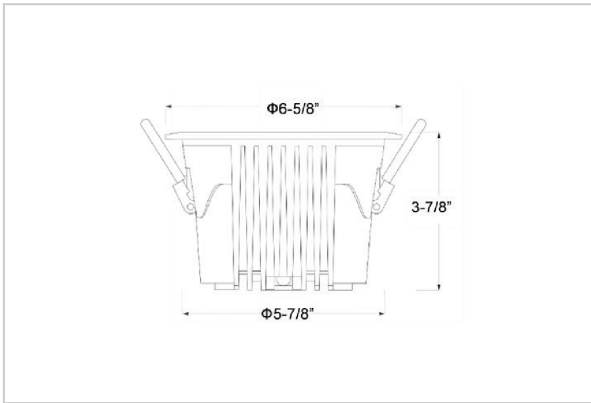

Ocul Down Lights

ITEM SKU#: 662187497235

Product Code : IK-ROCULDL-30W-27K-WH-90C-24D

Voltage	100 - 277 V AC, 50-60 Hz
Lumen Output	3600lm
Power	30W
Efficacy	140lm/w
CCT	2700K
CRI	>90
Beam Angle	24°
Light Distribution	Medium
LED Type	COB
LED Light Source	Osram SOLERIQ S 19
Start Time	Instant
Driver	Stand Alone (included)
Operating Position	Non - Swiveling Type
Dimming	On-Off / Triac / 0-10 V
Construction	Round
Mounting Type	Recessed
Heads	Single Head
Body Material	Aluminium Die cast
Finish	White
Height	3-7/8"
Diameter	6-5/8"
Cut Out	5-7/8"
Optics	Darklight Technology Black, Silver
Application Area	Classroom, Meeting Room, Office, Club, Home

Beam Spread (Options)

Spot 15°		Medium 24°		Flood 36°		Wide Flood 60°	
ft	Ø	ft	Ø	ft	Ø	ft	Ø
3.0	0.72	3.0	1.41	3.0	2.03	3.0	3.15
9.0	2.15	9.0	4.22	9.0	6.09	9.0	9.45
15.0	3.58	15.0	7.04	15.0	10.15	15.0	15.75

Ocul, a round shaped LED downlight made of aluminum die cast with high quality powder coated luminaire housing and optimum heat sink. Specular reflector & power grid /global connectors available with isolated LED Driver using Ultra bright OSRAM COB.