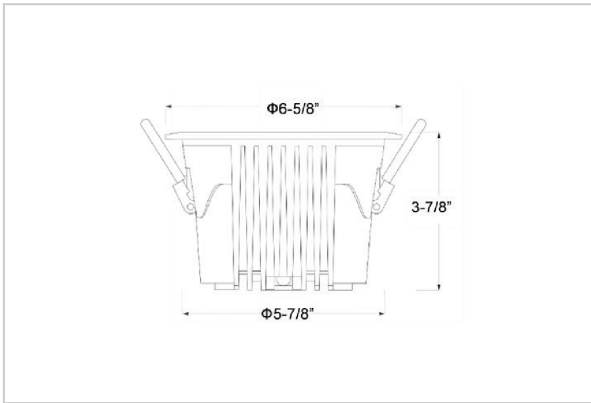

Ocul Down Lights

ITEM SKU#: 662187497228

Product Code : IK-ROCULDL-30W-40K-WH-90C-15D

Voltage	100 - 277 V AC, 50-60 Hz
Lumen Output	4200lm
Power	30W
Efficacy	140lm/w
CCT	4000K
CRI	>90
Beam Angle	15°
Light Distribution	Spot
LED Type	COB
LED Light Source	Osram SOLERIQ S 19
Start Time	Instant
Driver	Stand Alone (included)
Operating Position	Non - Swiveling Type
Dimming	On-Off / Triac / 0-10 V
Construction	Round
Mounting Type	Recessed
Heads	Single Head
Body Material	Aluminium Die cast
Finish	White
Height	3-7/8"
Diameter	6-5/8"
Cut Out	5-7/8"
Optics	Darklight Technology Black, Silver
Application Area	Classroom, Meeting Room, Office, Club, Home

Beam Spread (Options)

Spot 15°		Medium 24°		Flood 36°		Wide Flood 60°	
ft	Ø	ft	Ø	ft	Ø	ft	Ø
3.0	0.72	3.0	1.41	3.0	2.03	3.0	3.15
9.0	2.15	9.0	4.22	9.0	6.09	9.0	9.45
15.0	3.58	15.0	7.04	15.0	10.15	15.0	15.75

Ocul, a round shaped LED downlight made of aluminum die cast with high quality powder coated luminaire housing and optimum heat sink. Specular reflector & power grid /global connectors available with isolated LED Driver using Ultra bright OSRAM COB.