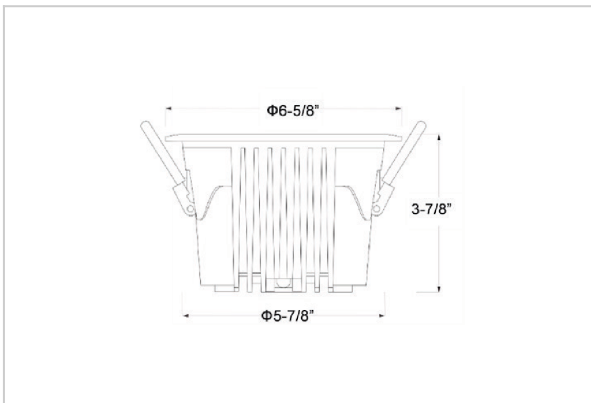

## Product Code : IK-ROCULDL-30W-40K-WH-90C-15D

Voltage	100 - 277 V AC, 50-60 Hz
Lumen Output	4200lm
Power	30W
Efficacy	140lm/w
CCT	4000K
CRI	>90
Beam Angle	15°
Light Distribution	Spot
LED Type	COB
LED Light Source	Osram SOLERIQ S 19
Start Time	Instant
Driver	Stand Alone (included)
Operating Position	Non - Swiveling Type
Dimming	On-Off / Triac / 0-10 V
Construction	Round
Mounting Type	Recessed
Heads	Single Head
Body Material	Aluminium Die cast
Finish	White
Height	3-7/8"
Diameter	6-5/8"
Cut Out	5-7/8"
Optics	Darklight Technology Black, Silver
Application Area	Classroom, Meeting Room, Office, Club, Home

### Beam Spread (Options)

Spot 15°		Medium 24°		Flood 36°		Wide Flood 60°	
ft	Ø	ft	Ø	ft	Ø	ft	Ø
3.0	0.72	3.0	1.41	3.0	2.03	3.0	3.15
9.0	2.15	9.0	4.22	9.0	6.09	9.0	9.45
15.0	3.58	15.0	7.04	15.0	10.15	15.0	15.75