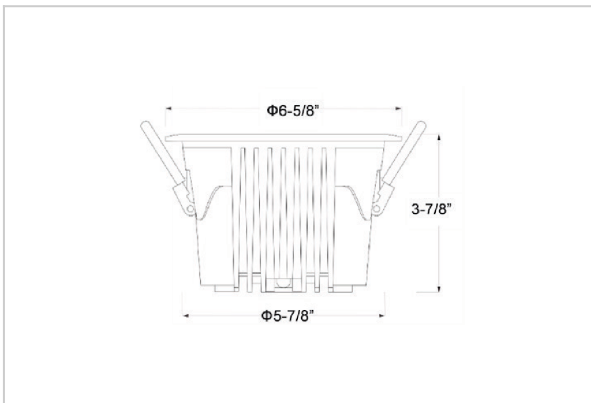

Ocul Down Lights

ITEM SKU#: 662187497204

Product Code : IK-ROCULDL-30W-30K-WH-90C-15D

Voltage	100 - 277 V AC, 50-60 Hz
Lumen Output	3790lm
Power	30W
Efficacy	140lm/w
CCT	3000K
CRI	>90
Beam Angle	15°
Light Distribution	Spot
LED Type	COB
LED Light Source	Osram SOLERIQ S 19
Start Time	Instant
Driver	Stand Alone (included)
Operating Position	Non - Swiveling Type
Dimming	On-Off / Triac / 0-10 V
Construction	Round
Mounting Type	Recessed
Heads	Single Head
Body Material	Aluminium Die cast
Finish	White
Height	3-7/8"
Diameter	6-5/8"
Cut Out	5-7/8"
Optics	Darklight Technology Black, Silver
Application Area	Classroom, Meeting Room, Office, Club, Home

Beam Spread (Options)

Spot 15°		Medium 24°		Flood 36°		Wide Flood 60°	
ft	Ø	ft	Ø	ft	Ø	ft	Ø
3.0	0.72	3.0	1.41	3.0	2.03	3.0	3.15
9.0	2.15	9.0	4.22	9.0	6.09	9.0	9.45
15.0	3.58	15.0	7.04	15.0	10.15	15.0	15.75

Ocul, a round shaped LED downlight made of aluminum die cast with high quality powder coated luminaire housing and optimum heat sink. Specular reflector & power grid /global connectors available with isolated LED Driver using Ultra bright OSRAM COB.