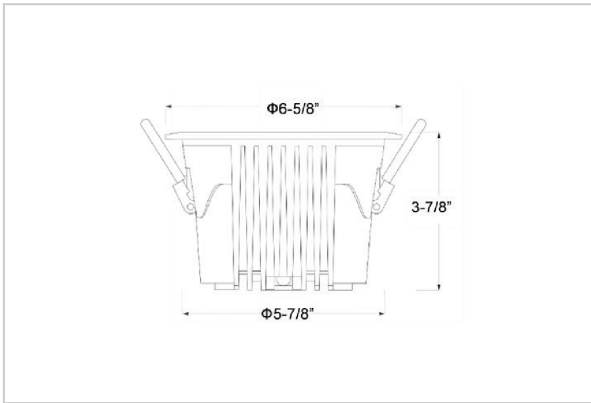

Ocul Down Lights

ITEM SKU#: 662187497204

Product Code : IK-ROCULDL-30W-30K-WH-90C-15D

Voltage	100 - 277 V AC, 50-60 Hz
Lumen Output	3790lm
Power	30W
Efficacy	140lm/w
CCT	3000K
CRI	>90
Beam Angle	15°
Light Distribution	Spot
LED Type	COB
LED Light Source	Osram SOLERIQ S 19
Start Time	Instant
Driver	Stand Alone (included)
Operating Position	Non - Swiveling Type
Dimming	On-Off / Triac / 0-10 V
Construction	Round
Mounting Type	Recessed
Heads	Single Head
Body Material	Aluminium Die cast
Finish	White
Height	3-7/8"
Diameter	6-5/8"
Cut Out	5-7/8"
Optics	Darklight Technology Black, Silver
Application Area	Classroom, Meeting Room, Office, Club, Home

Beam Spread (Options)

Spot 15°		Medium 24°		Flood 36°		Wide Flood 60°	
ft	Ø	ft	Ø	ft	Ø	ft	Ø
3.0	0.72	3.0	1.41	3.0	2.03	3.0	3.15
9.0	2.15	9.0	4.22	9.0	6.09	9.0	9.45
15.0	3.58	15.0	7.04	15.0	10.15	15.0	15.75

Ocul, a round shaped LED downlight made of aluminum die cast with high quality powder coated luminaire housing and optimum heat sink. Specular reflector & power grid /global connectors available with isolated LED Driver using Ultra bright OSRAM COB.