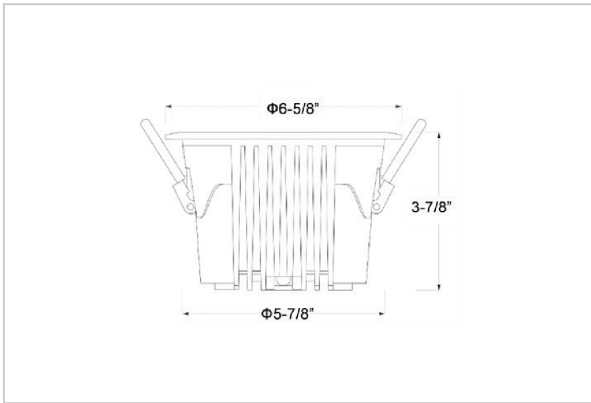

## Product Code : IK-ROCULDL-30W-27K-WH-90C-15D

Voltage	100 - 277 V AC, 50-60 Hz
Lumen Output	3600lm
Power	30W
Efficacy	140lm/w
CCT	2700K
CRI	>90
Beam Angle	15°
Light Distribution	Spot
LED Type	COB
LED Light Source	Osram SOLERIQ S 19
Start Time	Instant
Driver	Stand Alone (included)
Operating Position	Non - Swiveling Type
Dimming	On-Off / Triac / 0-10 V
Construction	Round
Mounting Type	Recessed
Heads	Single Head
Body Material	Aluminium Die cast
Finish	White
Height	3-7/8"
Diameter	6-5/8"
Cut Out	5-7/8"
Optics	Darklight Technology Black, Silver
Application Area	Classroom, Meeting Room, Office, Club, Home

### Beam Spread (Options)

Spot 15°		Medium 24°		Flood 36°		Wide Flood 60°	
ft	Ø	ft	Ø	ft	Ø	ft	Ø
3.0	0.72	3.0	1.41	3.0	2.03	3.0	3.15
9.0	2.15	9.0	4.22	9.0	6.09	9.0	9.45
15.0	3.58	15.0	7.04	15.0	10.15	15.0	15.75