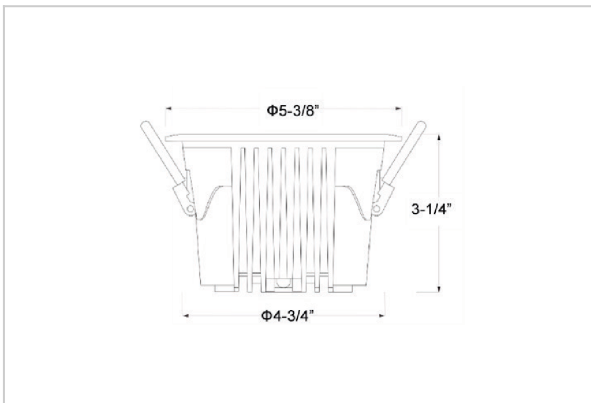

Ocul Down Lights

ITEM SKU#: 662187497150

Product Code : IK-ROCULDL-20W-27K-WH-90C-60D

Voltage	100 - 277 V AC, 50-60 Hz
Lumen Output	2400lm
Power	20W
Efficacy	140lm/w
CCT	2700K
CRI	>90
Beam Angle	60°
Light Distribution	Wide flood
LED Type	COB
LED Light Source	Osram SOLERIQ S 19
Start Time	Instant
Driver	Stand Alone (included)
Operating Position	Non - Swiveling Type
Dimming	On-Off / Triac / 0-10 V
Construction	Round
Mounting Type	Recessed
Heads	Single Head
Body Material	Aluminium Die cast
Finish	White
Height	3-1/4"
Diameter	5-3/8"
Cut Out	4-3/4"
Optics	Darklight Technology Black, Silver
Application Area	Classroom, Meeting Room, Office, Club, Home

Beam Spread (Options)

Spot 15°		Medium 24°		Flood 36°		Wide Flood 60°	
ft	Ø	ft	Ø	ft	Ø	ft	Ø
3.0	0.72	3.0	1.41	3.0	2.03	3.0	3.15
9.0	2.15	9.0	4.22	9.0	6.09	9.0	9.45
15.0	3.58	15.0	7.04	15.0	10.15	15.0	15.75

Ocul, a round shaped LED downlight made of aluminum die cast with high quality powder coated luminaire housing and optimum heat sink. Specular reflector & power grid /global connectors available with isolated LED Driver using Ultra bright OSRAM COB.