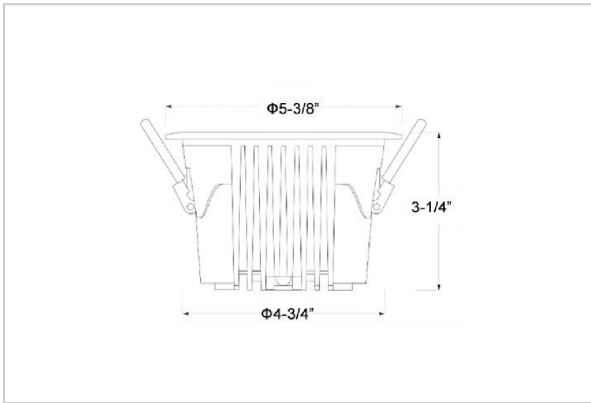

Ocul Down Lights

ITEM SKU#: 662187497136

Product Code : IK-ROCULDL-20W-35K-WH-90C-36D

Voltage	100 - 277 V AC, 50-60 Hz
Lumen Output	2660lm
Power	20W
Efficacy	140lm/w
CCT	3500K
CRI	>90
Beam Angle	36°
Light Distribution	Flood
LED Type	COB
LED Light Source	Osram SOLERIQ S 19
Start Time	Instant
Driver	Stand Alone (included)
Operating Position	Non - Swiveling Type
Dimming	On-Off / Triac / 0-10 V
Construction	Round
Mounting Type	Recessed
Heads	Single Head
Body Material	Aluminium Die cast
Finish	White
Height	3-1/4"
Diameter	5-3/8"
Cut Out	4-3/4"
Optics	Darklight Technology Black, Silver
Application Area	Classroom, Meeting Room, Office, Club, Home

Beam Spread (Options)

Spot 15°		Medium 24°		Flood 36°		Wide Flood 60°	
ft	Ø	ft	Ø	ft	Ø	ft	Ø
3.0	0.72	3.0	1.41	3.0	2.03	3.0	3.15
9.0	2.15	9.0	4.22	9.0	6.09	9.0	9.45
15.0	3.58	15.0	7.04	15.0	10.15	15.0	15.75

Ocul, a round shaped LED downlight made of aluminum die cast with high quality powder coated luminaire housing and optimum heat sink. Specular reflector & power grid /global connectors available with isolated LED Driver using Ultra bright OSRAM COB.