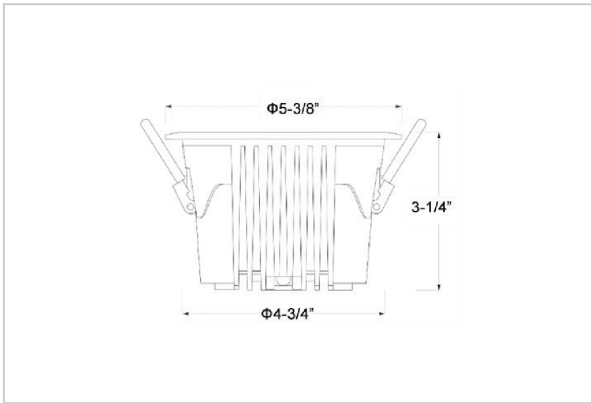

Ocul Down Lights

ITEM SKU#: 662187497129

Product Code : IK-ROCULDL-20W-30K-WH-90C-36D

Voltage	100 - 277 V AC, 50-60 Hz
Lumen Output	2527lm
Power	20W
Efficacy	140lm/w
CCT	3000K
CRI	>90
Beam Angle	36°
Light Distribution	Flood
LED Type	COB
LED Light Source	Osram SOLERIQ S 19
Start Time	Instant
Driver	Stand Alone (included)
Operating Position	Non - Swiveling Type
Dimming	On-Off / Triac / 0-10 V
Construction	Round
Mounting Type	Recessed
Heads	Single Head
Body Material	Aluminium Die cast
Finish	White
Height	3-1/4"
Diameter	5-3/8"
Cut Out	4-3/4"
Optics	Darklight Technology Black, Silver
Application Area	Classroom, Meeting Room, Office, Club, Home

Beam Spread (Options)

Spot	15°	Medium	24°	Flood	36°	Wide Flood	60°
ft	Ø	ft	Ø	ft	Ø	ft	Ø
3.0	0.72	3.0	1.41	3.0	2.03	3.0	3.15
9.0	2.15	9.0	4.22	9.0	6.09	9.0	9.45
15.0	3.58	15.0	7.04	15.0	10.15	15.0	15.75

Ocul, a round shaped LED downlight made of aluminum die cast with high quality powder coated luminaire housing and optimum heat sink. Specular reflector & power grid /global connectors available with isolated LED Driver using Ultra bright OSRAM COB.